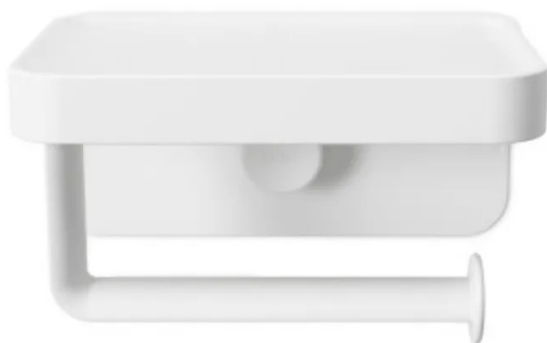

Item no.: SC-2303-2316-4953

1014159-660 - FLEX Toilet Paper Holder and Shelf, white

10,62 EUR

Item no.: SC-2303-2316-4953
shipping weight: 0.20 kg
Manufacturer: Umbra

Product Description

FLEX Toilet Paper Holder and Shelf, white

A toilet paper holder and shelf in one. This bathroom essential clears up floor space while providing a handy spot to place your phone, keys or other small accessories. Utilizing sure-lock technology which works on smooth, flat surfaces including, tile, glass, mirrored or melamine. This modern paper towel holder and shelf creates a vacuum seal grip to your chosen smooth surface for a durable hold that wont budge. Accommodating both standard and jumbo-sized toilet paper rolls, which is easy to reload. No tools are required in its super simple set up and no damage is left behind. As an alternative use, the toilet paper holder can also be removed in order to use it as a stand-alone bathroom shelf.

Specifications

Designer: Eugenie De Loynes, Chris Snell

Material: Abs (main)

Weight: 100 g

Colour: White

Packaging dimensions (L x W x H): 20 x 12 x 9 cm (7.75 x 4.88 x 3.63 in)

**Scan this QR code to
view the product**
All details, up-to-date
prices and availability