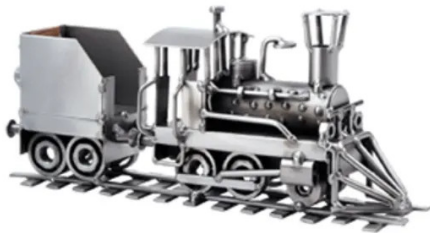

Item no.: 316231

439 - Model railroad "Locomotive Small"

from **58,01 EUR**

Item no.: 316231
shipping weight: 1.20 kg
Manufacturer: Hinz & Kunst

Product Description

Model railroad "Locomotive Small"

This metal figure is the ideal gift for everyone, who wants to gift something special and unique.

The decorative metal sculptures by Hinz & Kunst are elaborately handcrafted with a passion for detail. Every figurine is unique. The sculptures are made from steel and copper, which is bent, cut, welded and brushed to create the desired effect. This extraordinary technique gives their figurines that distinct look.