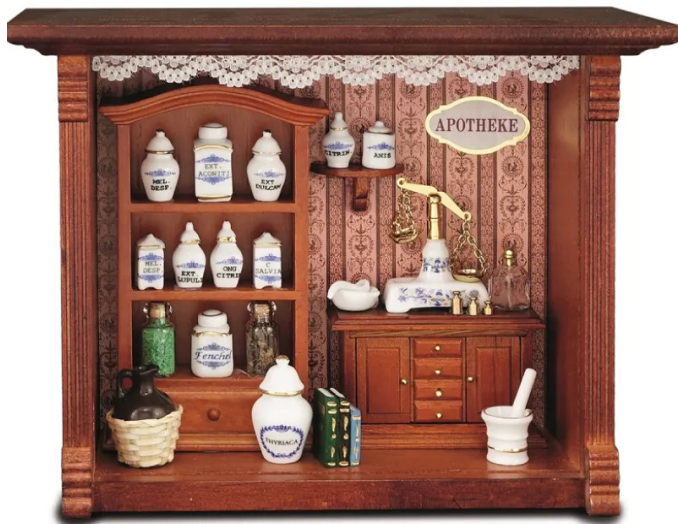

Item no.: 321382

001.700/6 - M.W. Reutter - Shadow Box Display "New Pharmacy"

from **106,12 EUR**

Item no.: 321382
shipping weight: 0.50 kg
Manufacturer: Reutter Miniaturen

Product Description

M.W. Reutter - Shadow Box Display "New Pharmacy"

The Mini Shadow Box Display includes a real glass window. Item is fully decorated and sold complete as shown! Shadow box includes a hanger hook, so it can free-stand or hang on the wall. Accessories are permanently affixed to furniture piece.

For over 60 years, Reutter have been producing their large porcelain collection themselves. Their porcelain miniatures are the only ones in Germany.

And they are famous for their attention to detail. During production, each porcelain item passes through the hands of up to 17 skilled craftsmen: after casting, they are glazed, painted and, all in all, fired three times to give them their characteristic Reutter look. It is this tradition of craftsmanship which won Reutter friends all over the world.