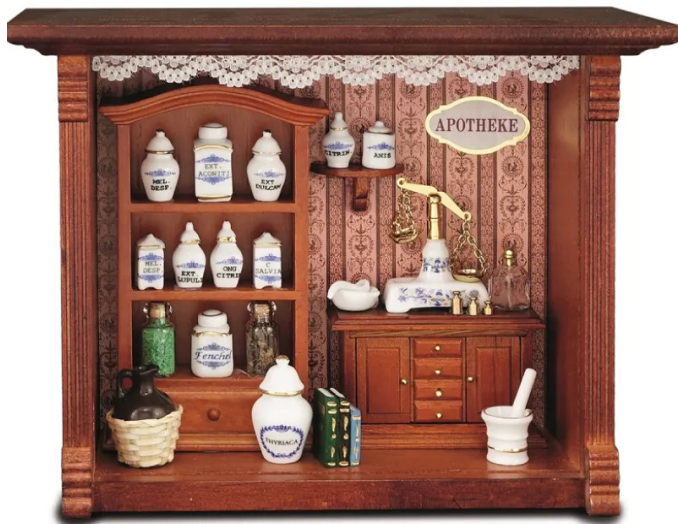

Item no.: 321382

001.700/6 - M.W. Reutter - Shadow Box Display "New Pharmacy"

from **111,21 EUR**

Item no.: 321382
shipping weight: 0.50 kg
Manufacturer: Reutter Miniaturen

Product Description

M.W. Reutter - Shadow Box Display "New Pharmacy"

The Mini Shadow Box Display includes a real glass window. Item is fully decorated and sold complete as shown! Shadow box includes a hanger hook, so it can free-stand or hang on the wall. Accessories are permanently affixed to furniture piece.

For over 60 years, Reutter have been producing their large porcelain collection themselves. Their porcelain miniatures are the only ones in Germany.

And they are famous for their attention to detail. During production, each porcelain item passes through the hands of up to 17 skilled craftsmen: after casting, they are glazed, painted and, all in all, fired three times to give them their characteristic Reutter look. It is this tradition of craftsmanship which won Reutter friends all over the world.