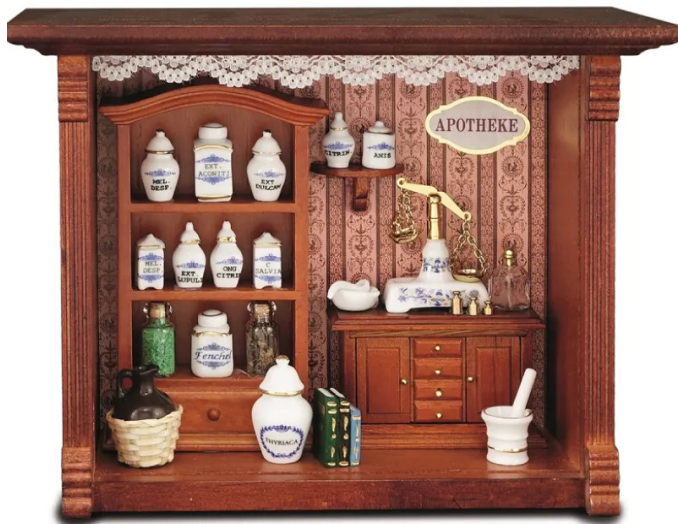

Item no.: 321382

001.700/6 - M.W. Reutter - Shadow Box Display "New Pharmacy"

from **106,12 EUR**

Item no.: 321382
 shipping weight: 0.50 kg
 Manufacturer: Reutter Miniaturen

Product Description

M.W. Reutter - Shadow Box Display "New Pharmacy"

The Mini Shadow Box Display includes a real glass window. Item is fully decorated and sold complete as shown! Shadow box includes a hanger hook, so it can free-stand or hang on the wall. Accessories are permanently affixed to furniture piece.

For over 60 years, Reutter have been producing their large porcelain collection themselves. Their porcelain miniatures are the only ones in Germany.

And they are famous for their attention to detail. During production, each porcelain item passes through the hands of up to 17 skilled craftsmen: after casting, they are glazed, painted and, all in all, fired three times to give them their characteristic Reutter look. It is this tradition of craftsmanship which won Reutter friends all over the world.