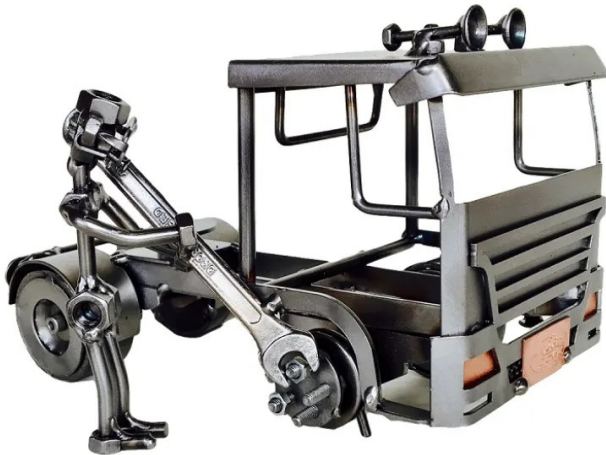

Item no.: 321781

851 - Figure "Truck Repair"

from **52,53 EUR**

Item no.: 321781
shipping weight: 1.50 kg
Manufacturer: Hinz & Kunst

Product Description

Figure "Truck Repair" This metal figure is the ideal gift for mechanics.

The decorative metal sculptures by Hinz & Kunst are elaborately handcrafted with a passion for detail. Every figure is unique. The sculptures are made from steel and copper, which is bent, cut, welded and brushed to create the desired effect. This extraordinary technique gives their figurines that distinct look.

- Measurements: 20x15x11 cm
- Weight: 0.5kg

Specifications

Scan this QR code to
view the product

All details, up-to-date
prices and availability