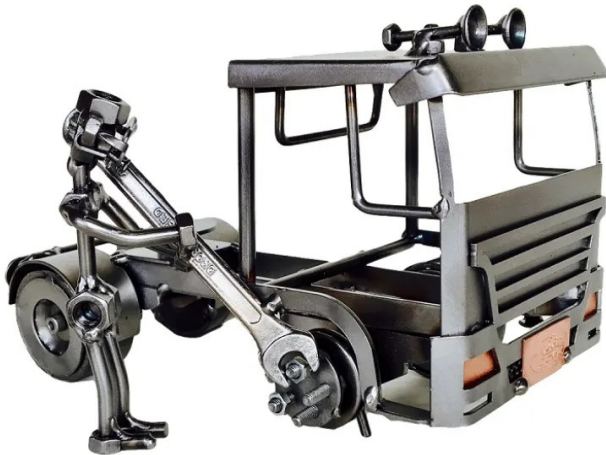

Item no.: 321781

851 - Figure "Truck Repair"

from **54,48 EUR**

Item no.: 321781
shipping weight: 1.50 kg
Manufacturer: Hinz & Kunst

Product Description

Figure "Truck Repair" This metal figure is the ideal gift for mechanics.

The decorative metal sculptures by Hinz & Kunst are elaborately handcrafted with a passion for detail. Every figure is unique. The sculptures are made from steel and copper, which is bent, cut, welded and brushed to create the desired effect. This extraordinary technique gives their figurines that distinct look.

- Measurements: 20x15x11 cm
- Weight: 0.5kg

Specifications

Scan this QR code to
view the product

All details, up-to-date
prices and availability