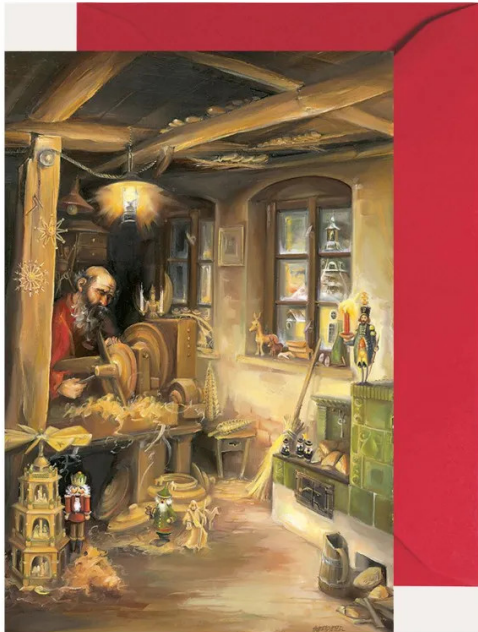

Item no.: 323014

2461 - Mini Advent calendar "Erzgebirge workshop"

from **3,17 EUR**

Item no.: 323014
shipping weight: 0.10 kg
Manufacturer: Olewinski & Tochter

Product Description

Mini Advent calendar "Erzgebirge workshop"

Nutcrackers, smokers, angels, miners and the church in Seiffen are widely known as the typical wooden Erzgebirge figures. A look into the Erzgebirge workshop will let the hearts of the friends of Erzgebirge folk art beat faster. Watching a tire turner is an exciting thing. The tire turner turns a piece of wood on a wooden lathe so that a wooden ring (wooden tire) is created which profile corresponds to the desired figure. The craft of tire turning was developed around 1800 near Seiffen in the Erzgebirge and today is still an integral part of the Erzgebirge folk art.

This is how toy houses, animals and figures are made for fitting Christmas pyramids. In the Erzgebirge Toy Museum Seiffen one section is dedicated to the craft of the tire turner. Make all your friends in the distance happy at Christmas time, with this advent calendar in form of a greeting card with the motif of an Erzgebirge workshop. Behind the windows are pictures with typical Erzgebirge figures such as nutcracker, smoker, angel and miner, Christmas pyramid and candle arch. Have fun opening daily.