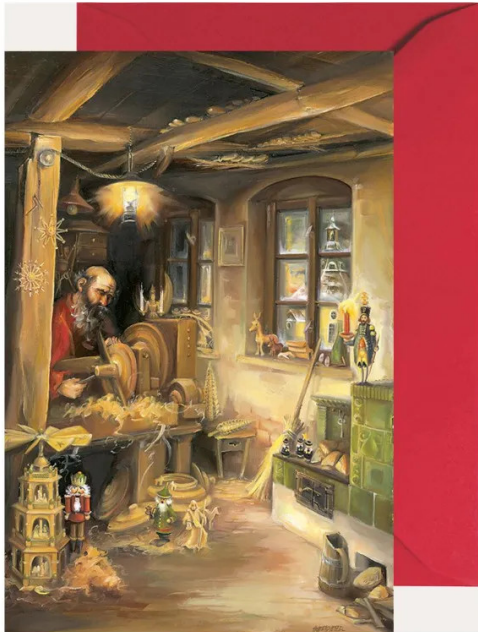

Item no.: 323014

2461 - Mini Advent calendar "Erzgebirge workshop"

from **3,31 EUR**

Item no.: 323014
shipping weight: 0.10 kg
Manufacturer: Olewinski & Tochter

Product Description

Mini Advent calendar "Erzgebirge workshop"

Nutcrackers, smokers, angels, miners and the church in Seiffen are widely known as the typical wooden Erzgebirge figures. A look into the Erzgebirge workshop will let the hearts of the friends of Erzgebirge folk art beat faster. Watching a tire turner is an exciting thing. The tire turner turns a piece of wood on a wooden lathe so that a wooden ring (wooden tire) is created which profile corresponds to the desired figure. The craft of tire turning was developed around 1800 near Seiffen in the Erzgebirge and today is still an integral part of the Erzgebirge folk art.

This is how toy houses, animals and figures are made for fitting Christmas pyramids. In the Erzgebirge Toy Museum Seiffen one section is dedicated to the craft of the tire turner. Make all your friends in the distance happy at Christmas time, with this advent calendar in form of a greeting card with the motif of an Erzgebirge workshop. Behind the windows are pictures with typical Erzgebirge figures such as nutcracker, smoker, angel and miner, Christmas pyramid and candle arch. Have fun opening daily.