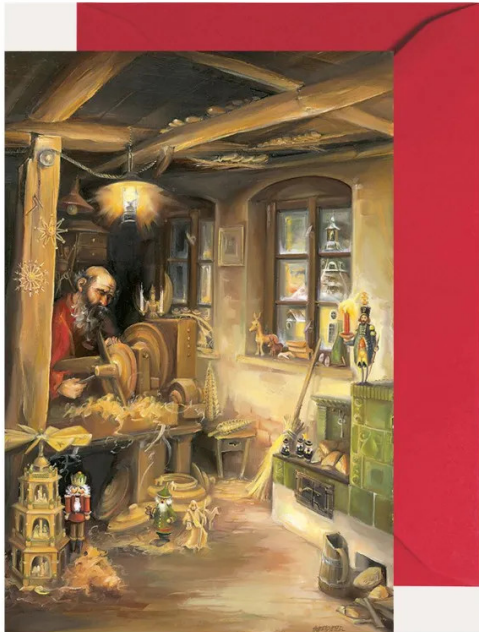

Item no.: 323014

2461 - Mini Advent calendar "Erzgebirge workshop"

2,25 EUR

Item no.: 323014
shipping weight: 0.10 kg
Manufacturer: Olewinski & Tochter

Product Description

Mini Advent calendar "Erzgebirge workshop"

Nutcrackers, smokers, angels, miners and the church in Seiffen are widely known as the typical wooden Erzgebirge figures. A look into the Erzgebirge workshop will let the hearts of the friends of Erzgebirge folk art beat faster. Watching a tire turner is an exciting thing. The tire turner turns a piece of wood on a wooden lathe so that a wooden ring (wooden tire) is created which profile corresponds to the desired figure. The craft of tire turning was developed around 1800 near Seiffen in the Erzgebirge and today is still an integral part of the Erzgebirge folk art.

This is how toy houses, animals and figures are made for fitting Christmas pyramids. In the Erzgebirge Toy Museum Seiffen one section is dedicated to the craft of the tire turner. Make all your friends in the distance happy at Christmas time, with this advent calendar in form of a greeting card with the motif of an Erzgebirge workshop. Behind the windows are pictures with typical Erzgebirge figures such as nutcracker, smoker, angel and miner, Christmas pyramid and candle arch. Have fun opening daily.