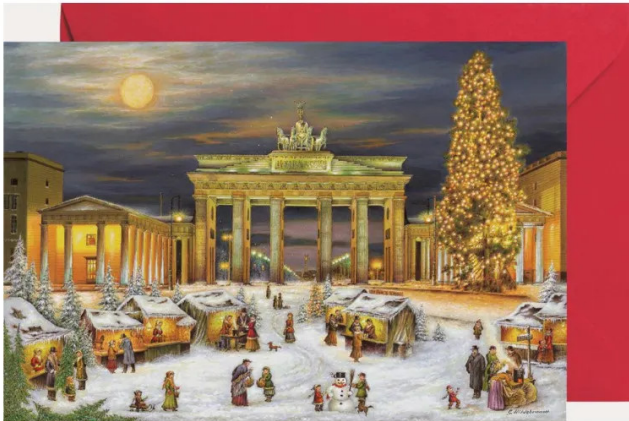

Item no.: 323023

2279 - Mini Advent calendar "Berlin Brandenburg Gate"

from **2,91 EUR**

Item no.: 323023

shipping weight: 0.10 kg

Manufacturer: Olewinski & Tochter

Product Description

Mini Advent calendar "Berlin Brandenburg Gate"

The landmark of Berlin and the most famous symbol of the division of Germany is the Brandenburg Gate in the middle of Berlin. Meanwhile, the Brandenburg Gate has also become a symbol of peace and the reunification of Germany. Today there are regular big events around the Brandenburg Gate, which let the East and West grow together again.

This Mini Advent Calendar in form of a greeting card is practically to send. Friends, guests and business partners all over the world are looking forward to getting a holiday greeting card with the Brandenburg Gate, because Berlin is a cosmopolitan city.

- Content: Folded card with envelope
- Format: 11.5 cm x 17 cm
- Artist: Günter Hildebrandt

Specifications

Scan this QR code to
view the product

All details, up-to-date
prices and availability