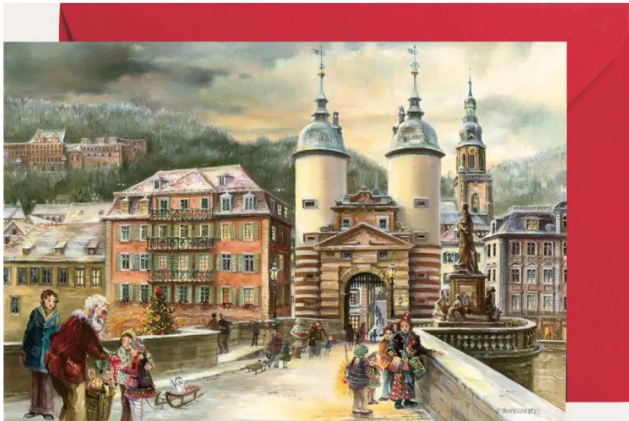

Item no.: 323042

2720 - Mini Advent calendar "Heidelberg"

from **2,97 EUR**

Item no.: 323042

shipping weight: 0.10 kg

Manufacturer: Olewinski & Tochter

Product Description

Mini Advent calendar "Heidelberg"

The medieval Bridge Gate with the Old Bridge and the Heidelberg Castle are the world famous landmarks of the city of Heidelberg. They dominate the cover of this mini Advent calendar. Ruprecht-Karls-University is also famous because it was founded in 1386 and is the oldest university in Germany. In addition to Christmas motifs also other sights of Heidelberg are hidden behind the little windows of the Advent calendar. This mini Advent calendar in the form of a greeting card of Heidelberg can be sent around the world.

- Content: Folded card with envelope
- Format: 11,5 cm x 17 cm
- Artist: Andrea Heinze

Specifications

Scan this QR code to
view the product
All details, up-to-date
prices and availability