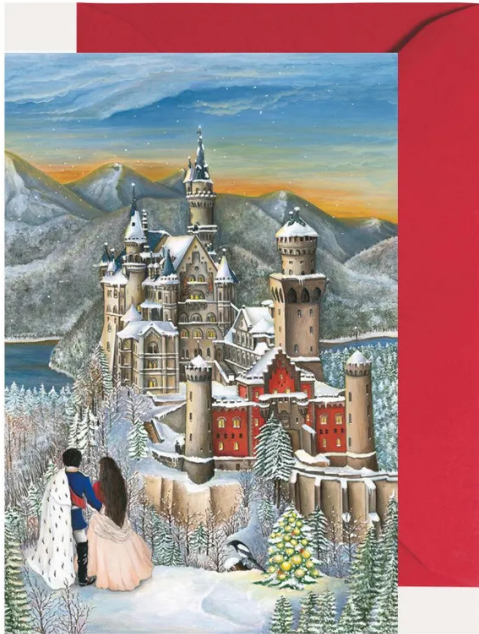

Item no.: 323055

2280 - Mini Advent calendar "Neuschwanstein"

from **3,34 EUR**

Item no.: 323055
shipping weight: 0.10 kg
Manufacturer: Olewinski & Tochter

Product Description

Mini Advent calendar "Neuschwanstein"

Anyone visiting Neuschwanstein Castle is happy to take home memorabilia. This Mini Advent calendar is ideal for this. King Ludwig II had the fairytale castle Neuschwanstein built for himself. Unfortunately, he was only able to live there for a few months. He died before the final completion.

However, with its fairytale castle, King Ludwig II created one of the most important tourist attractions in Germany. Hundreds of thousands of tourists come to Bavaria every year to visit Neuschwanstein Castle and get to know the myth of King Ludwig II.

- Content: Folded card with envelope
- Format: 11.5 cm x 17 cm
- Artist: Isabell Kirmse

Specifications

Scan this QR code to
view the product

All details, up-to-date
prices and availability