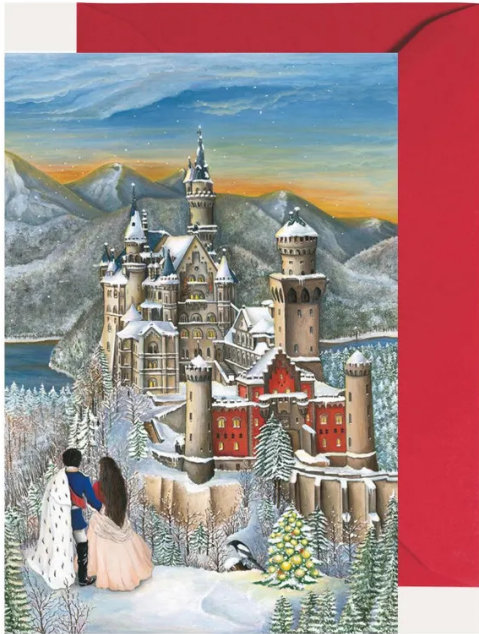

Item no.: 323055

2280 - Mini Advent calendar "Neuschwanstein"

from **3,16 EUR**

Item no.: 323055
shipping weight: 0.10 kg
Manufacturer: Olewinski & Tochter

Product Description

Mini Advent calendar "Neuschwanstein"

Anyone visiting Neuschwanstein Castle is happy to take home memorabilia. This Mini Advent calendar is ideal for this. King Ludwig II had the fairytale castle Neuschwanstein built for himself. Unfortunately, he was only able to live there for a few months. He died before the final completion.

However, with its fairytale castle, King Ludwig II created one of the most important tourist attractions in Germany. Hundreds of thousands of tourists come to Bavaria every year to visit Neuschwanstein Castle and get to know the myth of King Ludwig II.

- Content: Folded card with envelope
- Format: 11.5 cm x 17 cm
- Artist: Isabell Kirmse

Specifications

Scan this QR code to
view the product

All details, up-to-date
prices and availability