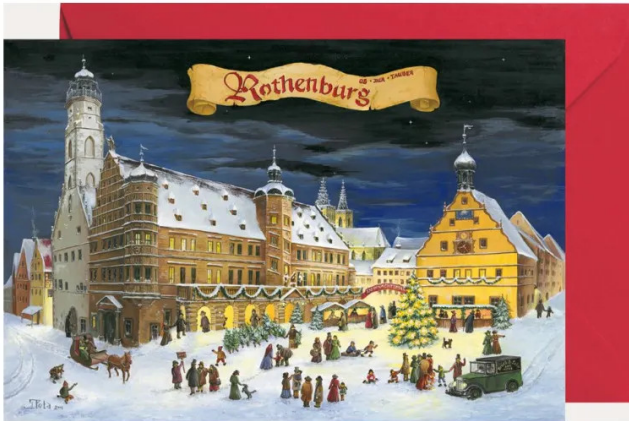

Item no.: 323059

2282 - Miniadventskalender "Rothenburg"

2,56 EUR

Item no.: 323059

shipping weight: 0.10 kg

Manufacturer: Olewinski & Tochter

Product Description

Mini advent calendar "Rothenburg"

This mini advent calendar in greeting card format from the tranquil town of Rothenburg ob der Tauber is a must-send to all of your friends. Rothenburg ob der Tauber is a well preserved medieval town with a 4 km long, completely preserved city wall. Two kilometers of the medieval city wall are still accessible and roofed today.

40 different towers and gates are integrated into the city wall, such as the Klingentor gate, the Castle Gate and the Galgentor gate. The Markus Tower with the Röder Arch and its magnificent bourgeois houses is probably the most popular motif for photographers and painters.