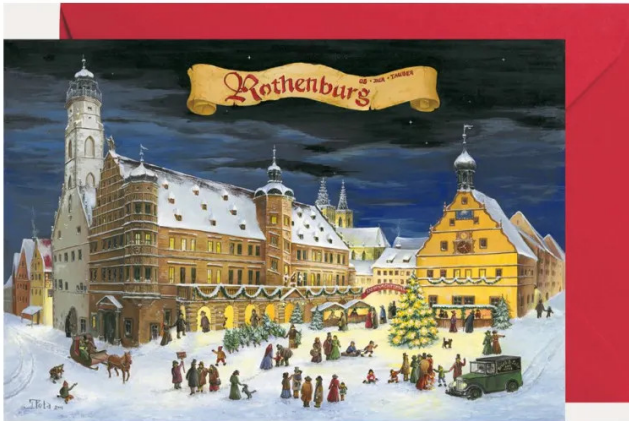

Item no.: 323059

2282 - Miniadventskalender "Rothenburg"

from **3,14 EUR**

Item no.: 323059

shipping weight: 0.10 kg

Manufacturer: Olewinski & Tochter

Product Description

Mini advent calendar "Rothenburg"

This mini advent calendar in greeting card format from the tranquil town of Rothenburg ob der Tauber is a must-send to all of your friends. Rothenburg ob der Tauber is a well preserved medieval town with a 4 km long, completely preserved city wall. Two kilometers of the medieval city wall are still accessible and roofed today.

40 different towers and gates are integrated into the city wall, such as the Klingentor gate, the Castle Gate and the Galgentor gate. The Markus Tower with the Röder Arch and its magnificent bourgeois houses is probably the most popular motif for photographers and painters.