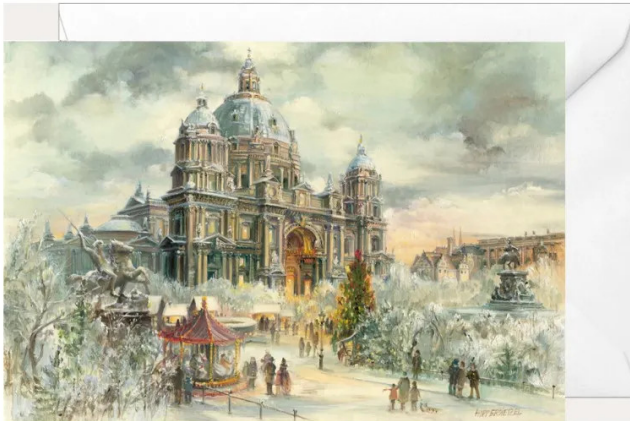

Item no.: 323077

2630 - Christmas folding card "Berlin Dom"

from 1,45 EUR

Item no.: 323077
shipping weight: 0.10 kg
Manufacturer: Olewinski & Tochter

Product Description

Christmas folding card "Berlin Dom"

This Christmas card has the same motif as the advent calendar "Berlin Dom". People enjoy themselves in the snowy "Lustgarten". In the background is the historic Berlin Palace. At the time of Emperor Wilhelm II, the Berlin "Dom" was built. It was the court and cathedral church of the "Hohenzollern" and houses many attractions, such as the Imperial staircase, the baptismal and wedding church and the Hohenzollern crypt. This folding card is ideal as a greeting card to business partners.