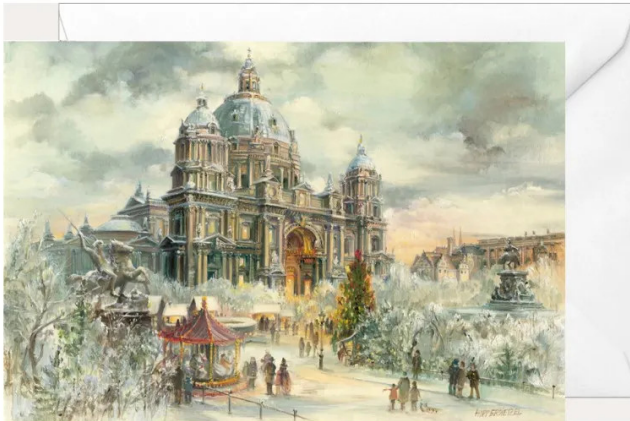

Item no.: 323077

2630 - Christmas folding card "Berlin Dom"

0,99 EUR

Item no.: 323077

shipping weight: 0.10 kg

Manufacturer: Olewinski & Tochter

Product Description

Christmas folding card "Berlin Dom"

This Christmas card has the same motif as the advent calendar "Berlin Dom". People enjoy themselves in the snowy "Lustgarten". In the background is the historic Berlin Palace. At the time of Emperor Wilhelm II, the Berlin "Dom" was built. It was the court and cathedral church of the "Hohenzollern" and houses many attractions, such as the Imperial staircase, the baptismal and wedding church and the Hohenzollern crypt. This folding card is ideal as a greeting card to business partners.