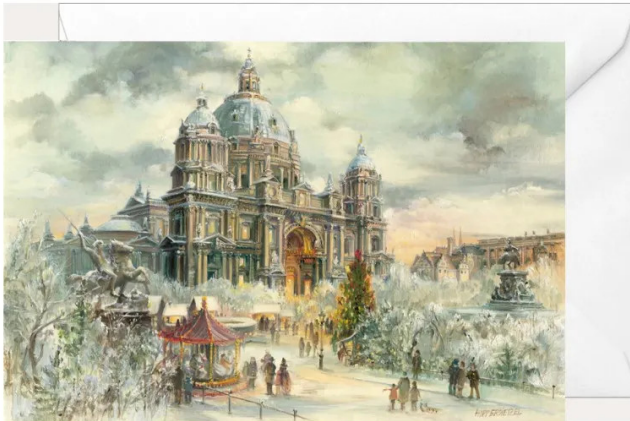

### Product Description

Christmas folding card "Berlin Dom"

This Christmas card has the same motif as the advent calendar "Berlin Dom". People enjoy themselves in the snowy "Lustgarten". In the background is the historic Berlin Palace. At the time of Emperor Wilhelm II, the Berlin "Dom" was built. It was the court and cathedral church of the "Hohenzollern" and houses many attractions, such as the Imperial staircase, the baptismal and wedding church and the Hohenzollern crypt. This folding card is ideal as a greeting card to business partners.