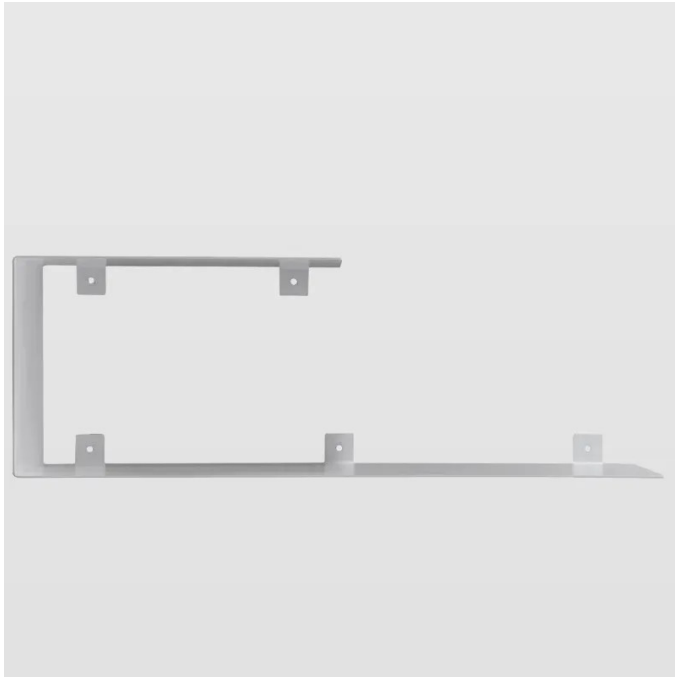

Item no.: 326597

## ASH0061 - Asymmetrical steel wall shelf C white

from **145,02 EUR**

Item no.: 326597  
shipping weight: 4.00 kg  
Manufacturer: gie el.

### Product Description

gie el. - Asymmetrical steel wall shelf C white

Interesting industrial shelf in a simple, asymmetrical form. Made of bent steel, in white. Perfect for modern, minimalist interiors. You can arrange books, photos or favorite decorations on it. Perfectly fits the living room – hang it over chest of drawers or a sofa. You can arrange it in two directions – depending on your taste. Manufactured in Poland.

- Weight: 4 kg
- Height [cm]: 20
- Length [cm]: 60
- Length 2 [cm]: 30
- Material: Steel
- Handcrafted: Yes
- Additional information: The product can be mounted upside down
- Comments: Due to the manual nature of the production, the dimensions, shape and colors of the product may slightly differ from those given on the website.