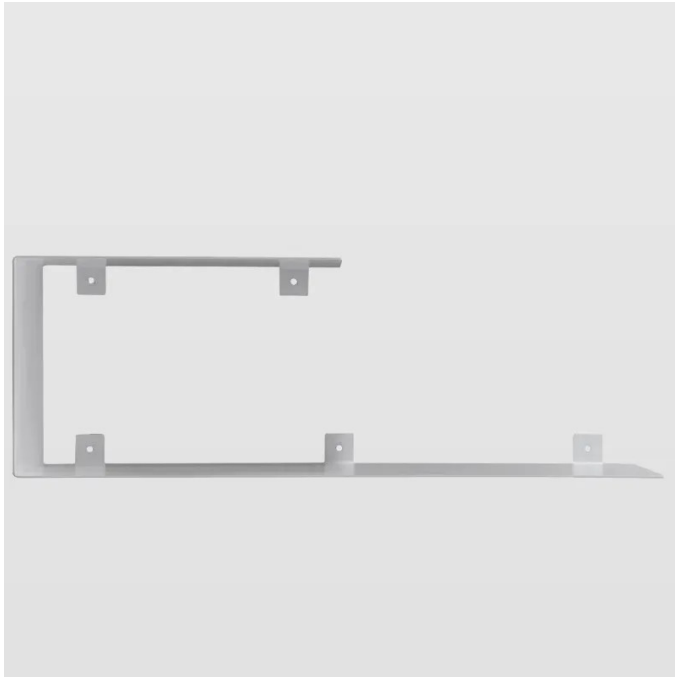

Item no.: 326597

ASH0061 - Asymmetrical steel wall shelf C white

from **145,02 EUR**

Item no.: 326597
shipping weight: 4.00 kg
Manufacturer: gie el.

Product Description

gie el. - Asymmetrical steel wall shelf C white

Interesting industrial shelf in a simple, asymmetrical form. Made of bent steel, in white. Perfect for modern, minimalist interiors. You can arrange books, photos or favorite decorations on it. Perfectly fits the living room – hang it over chest of drawers or a sofa. You can arrange it in two directions – depending on your taste. Manufactured in Poland.

- Weight: 4 kg
- Height [cm]: 20
- Length [cm]: 60
- Length 2 [cm]: 30
- Material: Steel
- Handcrafted: Yes
- Additional information: The product can be mounted upside down
- Comments: Due to the manual nature of the production, the dimensions, shape and colors of the product may slightly differ from those given on the website.