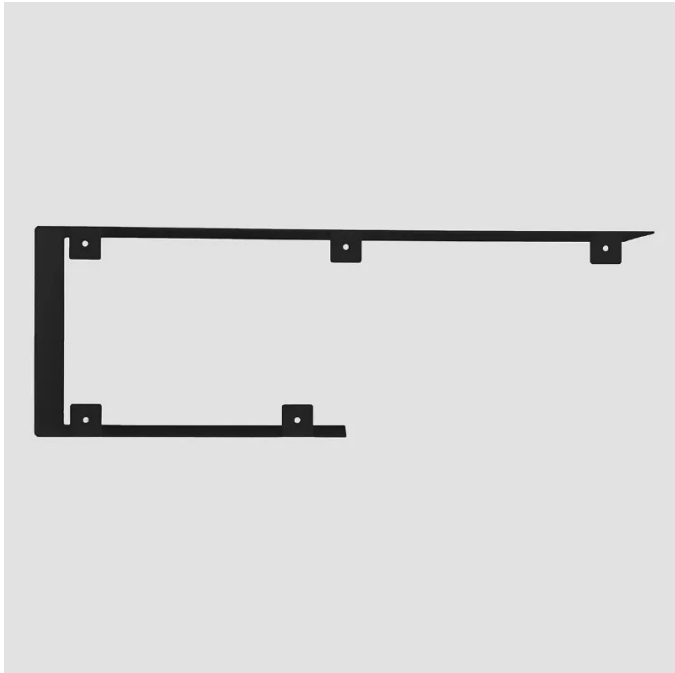

Item no.: 326598

ASH0060 - Asymmetrical steel wall shelf C black

from **145,02 EUR**

Item no.: 326598
shipping weight: 4.00 kg
Manufacturer: gie el.

Product Description

gie el. - Asymmetrical steel wall shelf C black

Interesting industrial shelf in a simple, asymmetrical form. Made of bent steel, in black. Perfect for modern, minimalist interiors. You can arrange books, photos or favorite decorations on it. Perfectly fits the living room – hang it over chest of drawers or a sofa. You can arrange it in two directions – depending on your taste. Manufactured in Poland.

- Weight: 4 kg
- Height [cm]: 20
- Length [cm]: 60
- Length 2 [cm]: 30
- Material: Steel
- Color: Black
- Handcrafted: Yes
- Additional information: The product can be mounted upside down
- Comments: Due to the manual nature of the production, the dimensions, shape and colors of the product may slightly differ from those given on the website