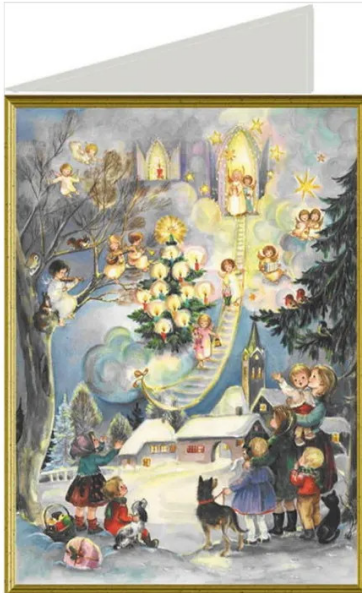

Item no.: 327694

99704 - Christmas Card - Christmas Angel, 17,6 x 12,5 cm

from **1,90 EUR**

Item no.: 327694

shipping weight: 0.10 kg

Manufacturer: Richard Sellmer Verlag

Product Description

Christmas Card - Christmas Angel

The children on the christmas card are astonished: A ladder that connects heaven and earth out of nowhere. On top a lively choir of angels musically announcing the message of the approaching Christmas. What could be better in the pre-Christmas period?

Format

length: 17,6cmwidth: 12,5cm

Specifications

**Scan this QR code to
view the product**

All details, up-to-date
prices and availability