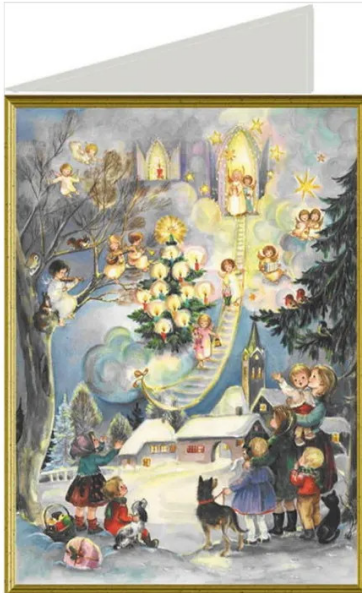

Item no.: 327694

99704 - Christmas Card - Christmas Angel, 17,6 x 12,5 cm

from **1,90 EUR**

Item no.: 327694

shipping weight: 0.10 kg

Manufacturer: Richard Sellmer Verlag

Product Description

Christmas Card - Christmas Angel

The children on the christmas card are astonished: A ladder that connects heaven and earth out of nowhere. On top a lively choir of angels musically announcing the message of the approaching Christmas. What could be better in the pre-Christmas period?

Format

length: 17,6cmwidth: 12,5cm

Specifications

Scan this QR code to
view the product

All details, up-to-date
prices and availability