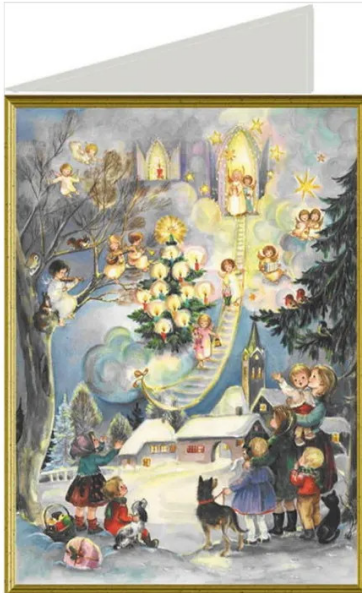

Item no.: 327694

99704 - Christmas Card - Christmas Angel, 17,6 x 12,5 cm

from **1,98 EUR**

Item no.: 327694

shipping weight: 0.10 kg

Manufacturer: Richard Sellmer Verlag

Product Description

Christmas Card - Christmas Angel

The children on the christmas card are astonished: A ladder that connects heaven and earth out of nowhere. On top a lively choir of angels musically announcing the message of the approaching Christmas. What could be better in the pre-Christmas period?

Format

length: 17,6cmwidth: 12,5cm

Specifications

Scan this QR code to
view the product

All details, up-to-date
prices and availability