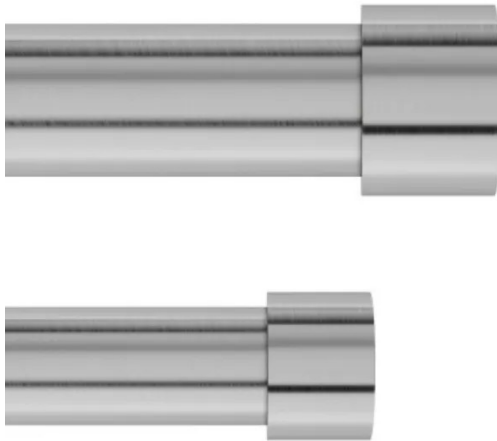

Item no.: 337892

1014402-411 - CAPPА Adjustable Double Curtain Rod, 305-457 cm with metal finish

from **44,96 EUR**

Item no.: 337892
shipping weight: 3.20 kg
Manufacturer: Umbra

Product Description

CAPPА Adjustable Double Curtain Rod, 305-457 cm with metal finish

Umbra Cappa double curtain rod is a modern, extendable telescopic curtain rod made of metal, including wall bracket, fixing material and end pieces.

Windows are an essential part of your home and can make a big difference to the appearance of a room by adding attractive curtains or drapes. But to make them look really good, you need a curtain rod that matches the curtains or drapes you have chosen and fits in with the room décor without being too dominant.

Unlike cheaply made rods that tend to bend or warp over time, each Cappa double curtain rod from Umbra is made of high-quality metal and individually checked for quality assurance. Sturdy and designed to support a variety of window fashions including light to medium weight curtains with a max weight of 10 kg. Plus, everything you need to get it set up fast comes in the box including matching metal finials, adjustable wall-mounted curtain rod brackets, screws, drywall anchors and easy-to-follow installation instructions.

Umbra is an internationally operating design company known for original, modern, cool, functional and affordable products for home & living.

- Designer: Umbra Studio
- Material: steel
- Weight: 2,7 kg
- Colour: nickel/steel
- Dimensions: 462 x 14 x 7 cm