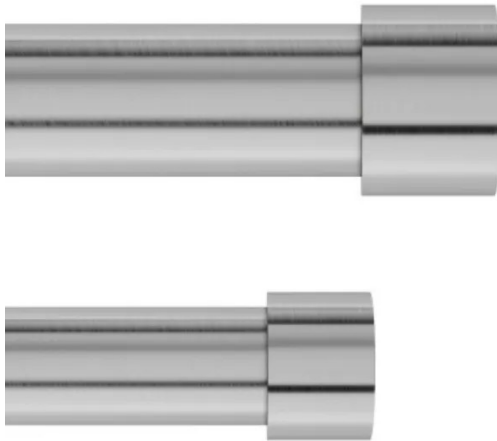

Item no.: 337893

1014401-411 - CAPPА Adjustable Double Curtain Rod, 168-305 cm with metal finish

from **40,85 EUR**

Item no.: 337893
shipping weight: 2.80 kg
Manufacturer: Umbra

Product Description

CAPPА Adjustable Double Curtain Rod, 168-305 cm with metal finish

Umbra Cappa double curtain rod is a modern, extendable telescopic curtain rod made of metal, including wall bracket, fixing material and end pieces.

Windows are an essential part of your home and can make a big difference to the appearance of a room by adding attractive curtains or drapes. But to make them look really good, you need a curtain rod that matches the curtains or drapes you have chosen and fits in with the room décor without being too dominant.

Unlike cheaply made rods that tend to bend or warp over time, each Cappa double curtain rod from Umbra is made of high-quality metal and individually checked for quality assurance. Sturdy and designed to support a variety of window fashions including light to medium weight curtains with a max weight of 10 kg. Plus, everything you need to get it set up fast comes in the box including matching metal finials, adjustable wall-mounted curtain rod brackets, screws, drywall anchors and easy-to-follow installation instructions.

Umbra is an internationally operating design company known for original, modern, cool, functional and affordable products for home & living.

- Designer: Umbra Studio
- Material: steel
- Weight: 2 kg
- Colour: nickel/steel
- Dimensions: 309 x 14 x 7 cm