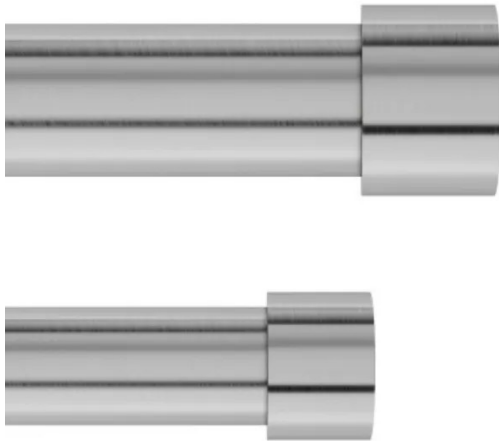

## 1014401-411 - CAPPА Adjustable Double Curtain Rod, 168-305 cm with metal finish

from **38,97 EUR**

Item no.: 337893  
shipping weight: 2.80 kg  
Manufacturer: Umbra

### Product Description

CAPPА Adjustable Double Curtain Rod, 168-305 cm with metal finish

Umbra Cappa double curtain rod is a modern, extendable telescopic curtain rod made of metal, including wall bracket, fixing material and end pieces.

Unlike cheaply made rods that tend to bend or warp over time, each Cappa double curtain rod from Umbra is made of high-quality metal and individually checked for quality assurance. Sturdy and designed to support a variety of window fashions including light to medium weight curtains with a max weight of 10 kg. Plus, everything you need to get it set up fast comes in the box including matching metal finials, adjustable wall-mounted curtain rod brackets, screws, drywall anchors and easy-to-follow installation instructions.