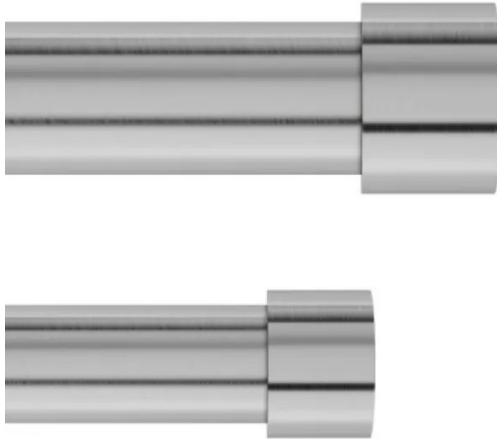

## 1014401-411 - CAPPА Adjustable Double Curtain Rod, 168-305 cm with metal finish

from **38,97 EUR**

Item no.: 337893  
shipping weight: 2.80 kg  
Manufacturer: Umbra

### Product Description

CAPPА Adjustable Double Curtain Rod, 168-305 cm with metal finish

Umbra Cappa double curtain rod is a modern, extendable telescopic curtain rod made of metal, including wall bracket, fixing material and end pieces.

Unlike cheaply made rods that tend to bend or warp over time, each Cappa double curtain rod from Umbra is made of high-quality metal and individually checked for quality assurance. Sturdy and designed to support a variety of window fashions including light to medium weight curtains with a max weight of 10 kg. Plus, everything you need to get it set up fast comes in the box including matching metal finials, adjustable wall-mounted curtain rod brackets, screws, drywall anchors and easy-to-follow installation instructions.