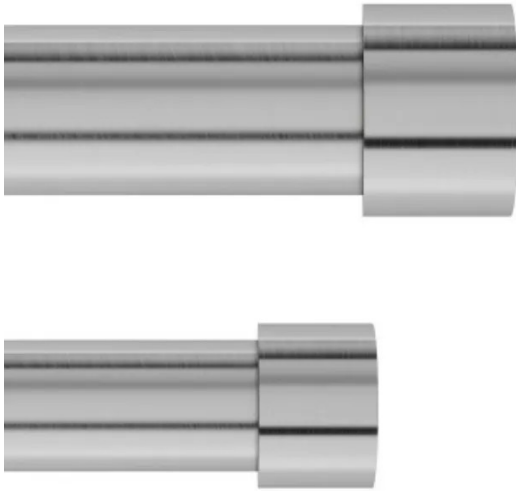

Item no.: 337894

1014557-411 - CAPPА Adjustable Double Curtain Rod, 91-168 cm with metal finish

from **32,97 EUR**

Item no.: 337894
shipping weight: 2.40 kg
Manufacturer: Umbra

Product Description

CAPPА Adjustable Double Curtain Rod, 91-168 cm with metal finish

Umbra Cappa double curtain rod is a modern, extendable telescopic curtain rod made of metal, including wall bracket, fixing material and end pieces.

Windows are an essential part of your home and can make a big difference to the appearance of a room by adding attractive curtains or drapes. But to make them look really good, you need a curtain rod that matches the curtains or drapes you have chosen and fits in with the room décor without being too dominant.

Unlike cheaply made rods that tend to bend or warp over time, each Cappa double curtain rod from Umbra is made of high-quality metal and individually checked for quality assurance. Sturdy and designed to support a variety of window fashions including light to medium weight curtains with a max weight of 10 kg. Plus, everything you need to get it set up fast comes in the box including matching metal finials, adjustable wall-mounted curtain rod brackets, screws, drywall anchors and easy-to-follow installation instructions.