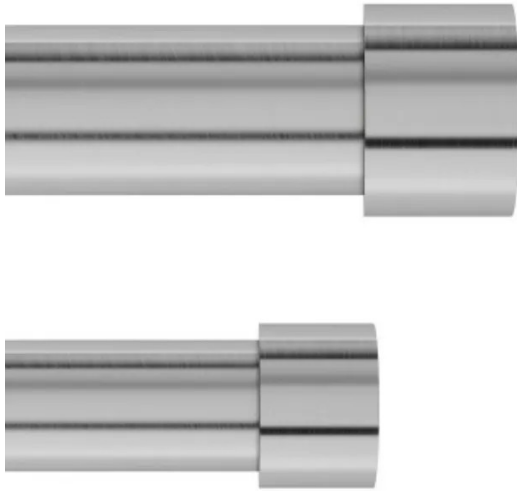

## 1014557-411 - CAPPА Adjustable Double Curtain Rod, 91-168 cm with metal finish

from **32,97 EUR**

Item no.: 337894  
shipping weight: 2.40 kg  
Manufacturer: Umbra

### Product Description

CAPPА Adjustable Double Curtain Rod, 91-168 cm with metal finish

Umbra Cappa double curtain rod is a modern, extendable telescopic curtain rod made of metal, including wall bracket, fixing material and end pieces.

Unlike cheaply made rods that tend to bend or warp over time, each Cappa double curtain rod from Umbra is made of high-quality metal and individually checked for quality assurance. Sturdy and designed to support a variety of window fashions including light to medium weight curtains with a max weight of 10 kg. Plus, everything you need to get it set up fast comes in the box including matching metal finials, adjustable wall-mounted curtain rod brackets, screws, drywall anchors and easy-to-follow installation instructions.