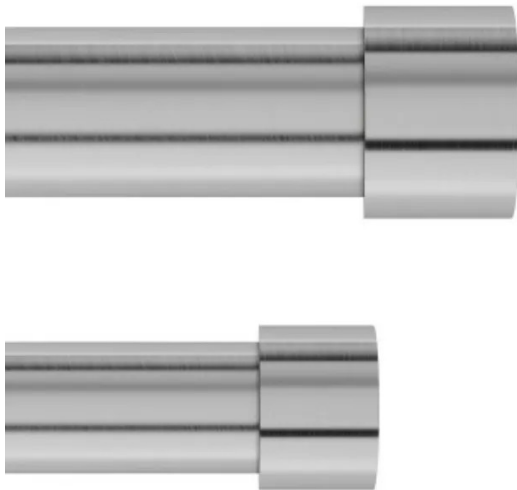

## 1014557-411 - CAPPА Adjustable Double Curtain Rod, 91-168 cm with metal finish

from **34,55 EUR**

Item no.: 337894  
shipping weight: 2.40 kg  
Manufacturer: Umbra

### Product Description

CAPPА Adjustable Double Curtain Rod, 91-168 cm with metal finish

Umbra Cappa double curtain rod is a modern, extendable telescopic curtain rod made of metal, including wall bracket, fixing material and end pieces.

Unlike cheaply made rods that tend to bend or warp over time, each Cappa double curtain rod from Umbra is made of high-quality metal and individually checked for quality assurance. Sturdy and designed to support a variety of window fashions including light to medium weight curtains with a max weight of 10 kg. Plus, everything you need to get it set up fast comes in the box including matching metal finials, adjustable wall-mounted curtain rod brackets, screws, drywall anchors and easy-to-follow installation instructions.