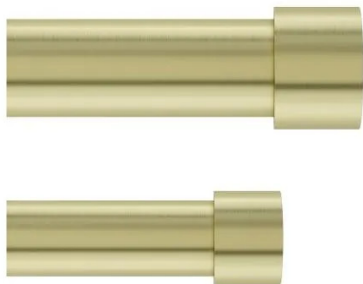

Item no.: 342866

1014557-104 - CAPPА 1 double curtain rod 91-168, brass

from **34,55 EUR**

Item no.: 342866
shipping weight: 1.10 kg
Manufacturer: Umbra

Product Description

CAPPА 1 double curtain rod 91-168, brass

The Umbra Cappa double curtain rod is a modern extendable telescopic curtain rod. The set includes 2 curtain rods, a wall bracket, fastening material and end pieces.

Windows are an essential part of your home and can greatly change the appearance of a room by attaching attractive curtains or drapes. But in order for these to look really good, you need a curtain rod that matches the curtains or curtains you have selected and that adapts to the room decor and is not too dominant.

We introduce the Cappa double curtain rod from Umbra. The modern and at the same time simple design of Cappa subtly underlines your curtains or curtains without distracting from them. The clear, minimalist style and the brushed finish is the dream of every interior designer, as it harmonizes with almost all furnishing styles and colors. The best part is that Cappa doesn't cost the world to create a stylish multilayer look with your curtains.

Cappa's front bar has a diameter of 1.9 cm, the rear bar has a diameter of 3.2 cm. Cappa can be used for a variety of curtains and drapes and has a load capacity of up to 1 kg. The Cappa curtain rod set can be extended from 91 cm to 181 cm and offers you the flexibility to attach your curtains in multiple layers.