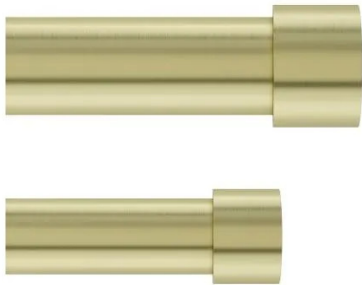

Item no.: 342866

1014557-104 - CAPPА 1 double curtain rod 91-168, brass

from **32,97 EUR**

Item no.: 342866
shipping weight: 1.10 kg
Manufacturer: Umbra

Product Description

CAPPА 1 double curtain rod 91-168, brass

The Umbra Cappa double curtain rod is a modern extendable telescopic curtain rod. The set includes 2 curtain rods, a wall bracket, fastening material and end pieces.

Windows are an essential part of your home and can greatly change the appearance of a room by attaching attractive curtains or drapes. But in order for these to look really good, you need a curtain rod that matches the curtains or curtains you have selected and that adapts to the room decor and is not too dominant.

We introduce the Cappa double curtain rod from Umbra. The modern and at the same time simple design of Cappa subtly underlines your curtains or curtains without distracting from them. The clear, minimalist style and the brushed finish is the dream of every interior designer, as it harmonizes with almost all furnishing styles and colors. The best part is that Cappa doesn't cost the world to create a stylish multilayer look with your curtains.

Cappa's front bar has a diameter of 1.9 cm, the rear bar has a diameter of 3.2 cm. Cappa can be used for a variety of curtains and drapes and has a load capacity of up to 1 kg. The Cappa curtain rod set can be extended from 91 cm to 181 cm and offers you the flexibility to attach your curtains in multiple layers.