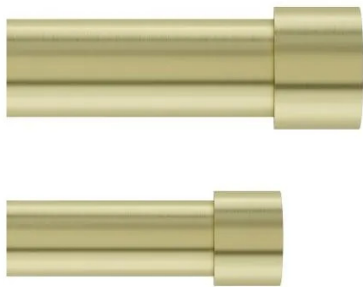

Item no.: 342866

1014557-104 - CAPPa 1 double curtain rod 91-168, brass

from **32,97 EUR**

Item no.: 342866
shipping weight: 1.10 kg
Manufacturer: Umbra

Product Description

CAPPa 1 double curtain rod 91-168, brass

The Umbra Cappa double curtain rod is a modern extendable telescopic curtain rod. The set includes 2 curtain rods, a wall bracket, fastening material and end pieces.

Windows are an essential part of your home and can greatly change the appearance of a room by attaching attractive curtains or drapes. But in order for these to look really good, you need a curtain rod that matches the curtains or curtains you have selected and that adapts to the room decor and is not too dominant.

We introduce the Cappa double curtain rod from Umbra. The modern and at the same time simple design of Cappa subtly underlines your curtains or curtains without distracting from them. The clear, minimalist style and the brushed finish is the dream of every interior designer, as it harmonizes with almost all furnishing styles and colors. The best part is that Cappa doesn't cost the world to create a stylish multilayer look with your curtains.

Cappa's front bar has a diameter of 1.9 cm, the rear bar has a diameter of 3.2 cm. Cappa can be used for a variety of curtains and drapes and has a load capacity of up to 1 kg. The Cappa curtain rod set can be extended from 91 cm to 181 cm and offers you the flexibility to attach your curtains in multiple layers.