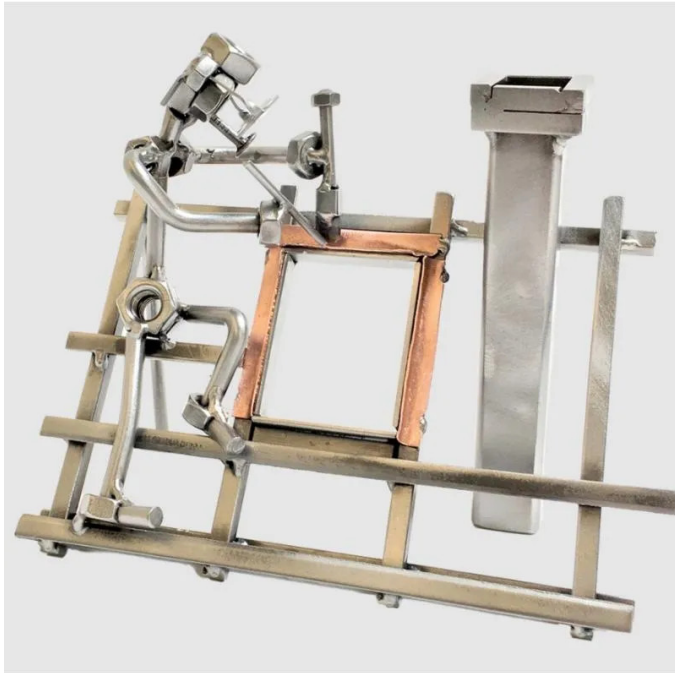

Item no.: 350707

## 379 - Hinz and Art - Figure "Spengler"

from **31,03 EUR**

Item no.: 350707  
shipping weight: 0.40 kg  
Manufacturer: Hinz & Kunst

### Product Description

Hinz und Kunst - "Tinsmith" figure

The metal sculptures by Hinz und Kunst are made by hand with great care and attention to detail. This means that each figure is unique. All handmade works of art are first bent and cut from steel and copper, then welded and finally brushed and painted. This unusual technique gives the figures a special expression.