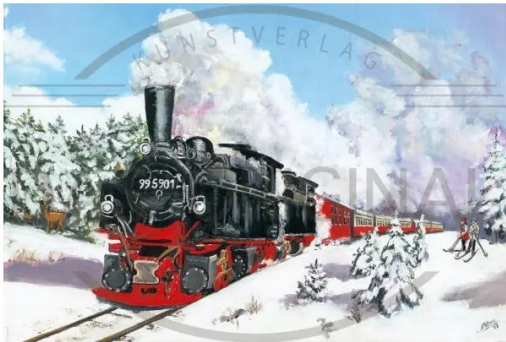

Item no.: 366944

2975 - Postcard Harz Narrow Gauge Railway

0,70 EUR

Item no.: 366944
shipping weight: 0.10 kg
Manufacturer: Olewinski & Tochter

Product Description

Postcard - motif Harz narrow-gauge railway

- Content: Postcard
- Format: 17,0 x 12,0 cm
- Title: Harz narrow gauge railway
- Artist: Angela Peters

Specifications

Scan this QR code to
view the product
All details, up-to-date
prices and availability