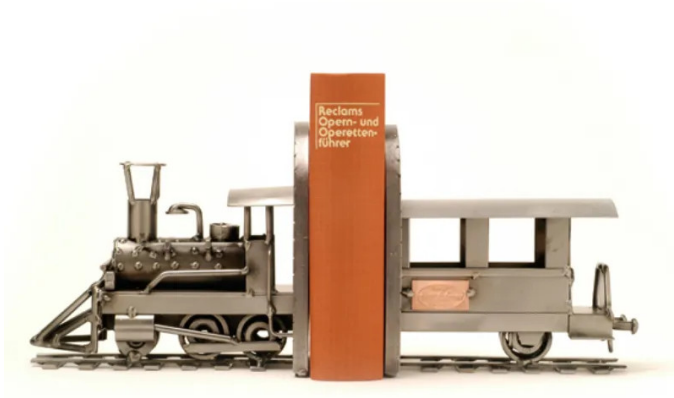

Item no.: 315706

465 - Bookends "Train"

from **66,10 EUR**

Item no.: 315706
shipping weight: 1.70 kg
Manufacturer: Hinz & Kunst

Product Description

Bookends "Train"

These beautiful bookends in form of a locomotive with a trailer bring order to every bookshelf. This locomotive is a highly detailed replica of a steam train from the age of industrialization in the United States.

The decorative metal sculptures by Hinz & Kunst are elaborately handcrafted with a passion for detail. Every figurine is unique. The sculptures are made from steel and copper, which is bent, cut, welded and brushed to create the desired effect. This extraordinary technique gives their figurines that distinct look.

- Measurements: 9,5 x 13,5 x 13 cm (per train)
- Weight: 1620 g

Specifications

Scan this QR code to
view the product
All details, up-to-date
prices and availability