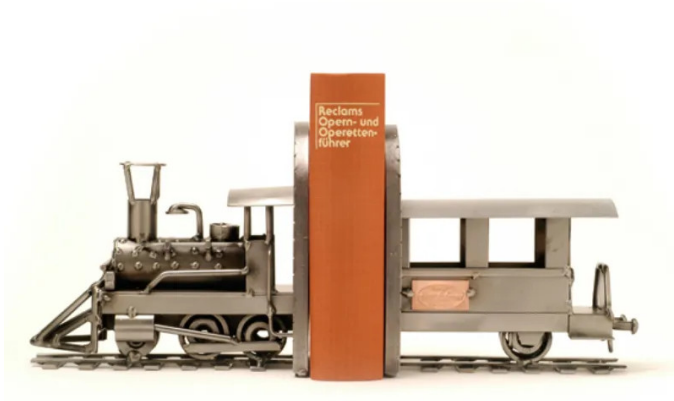

Item no.: 315706

465 - Bookends "Train"

from **65,17 EUR**

Item no.: 315706
shipping weight: 1.70 kg
Manufacturer: Hinz & Kunst

Product Description

Bookends "Train"

These beautiful bookends in form of a locomotive with a trailer bring order to every bookshelf. This locomotive is a highly detailed replica of a steam train from the age of industrialization in the United States.

The decorative metal sculptures by Hinz & Kunst are elaborately handcrafted with a passion for detail. Every figurine is unique. The sculptures are made from steel and copper, which is bent, cut, welded and brushed to create the desired effect. This extraordinary technique gives their figurines that distinct look.

- Measurements: 9,5 x 13,5 x 13 cm (per train)
- Weight: 1620 g

Specifications

Scan this QR code to
view the product
All details, up-to-date
prices and availability