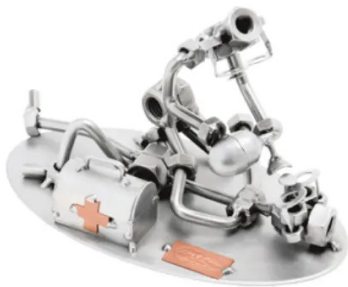

Item no.: 315964

199 - Figure "First Aid"

from **41,68 EUR**

Item no.: 315964
shipping weight: 0.20 kg
Manufacturer: Hinz & Kunst

Product Description

Figure "First Aid"

This metal figure is the ideal gift for paramedics and ambulance men.

The decorative metal sculptures by Hinz & Kunst are elaborately handcrafted with a passion for detail. Every figure is unique. The sculptures are made from steel and copper, which is bent, cut, welded and brushed to create the desired effect. This extraordinary technique gives their figurines that distinct look.

- Measurements: 18 x 10 x 11 cm
- Weight: 0.20 kg

Specifications

Scan this QR code to
view the product

All details, up-to-date
prices and availability