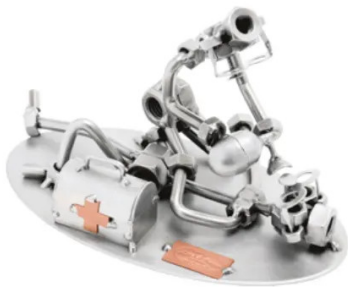

Item no.: 315964

## 199 - Figure "First Aid"

from **41,68 EUR**

Item no.: 315964  
shipping weight: 0.20 kg  
Manufacturer: Hinz & Kunst

### Product Description

Figure "First Aid"

This metal figure is the ideal gift for paramedics and ambulance men.

The decorative metal sculptures by Hinz & Kunst are elaborately handcrafted with a passion for detail. Every figure is unique. The sculptures are made from steel and copper, which is bent, cut, welded and brushed to create the desired effect. This extraordinary technique gives their figurines that distinct look.

- Measurements: 18 x 10 x 11 cm
- Weight: 0.20 kg