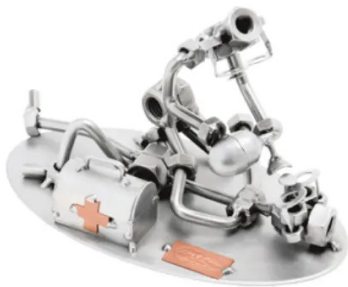

Item no.: 315964

## 199 - Figure "First Aid"

from **43,69 EUR**

Item no.: 315964  
shipping weight: 0.20 kg  
Manufacturer: Hinz & Kunst

### Product Description

Figure "First Aid"

This metal figure is the ideal gift for paramedics and ambulance men.

The decorative metal sculptures by Hinz & Kunst are elaborately handcrafted with a passion for detail. Every figure is unique. The sculptures are made from steel and copper, which is bent, cut, welded and brushed to create the desired effect. This extraordinary technique gives their figurines that distinct look.

- Measurements: 18 x 10 x 11 cm
- Weight: 0.20 kg