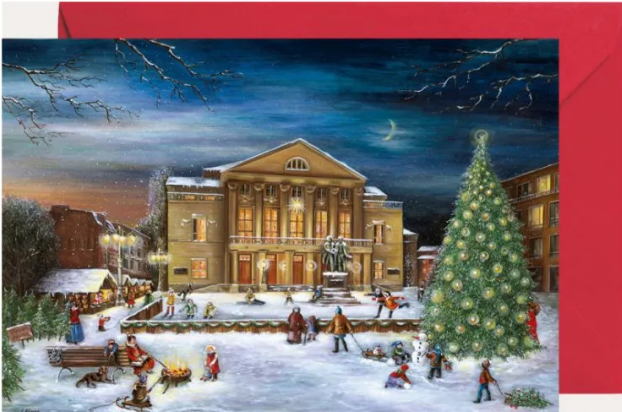

Item no.: 323064

2792 - Mini Advent calendar "Weimar"

from **3,08 EUR**

Item no.: 323064

shipping weight: 0.10 kg

Manufacturer: Olewinski & Tochter

Product Description

Brück & Sohn Kunstverlag - Mini Advent calendar "Weimar"

This mini Advent calendar "Weimar" is a smaller version of the large Advent calendar "Weimar". On this mini Advent calendar you can see the German National Theater with the monument of Goethe and Schiller. The "Theaterplatz" Weimar is transformed into an ice rink at Christmas time, this is framed with the Weimar Christmas market. Send this beautiful mini Advent calendar "Weimar" in the form of a greeting card to your family, friends or business partners. With the right envelope, the calendar can be sent very well