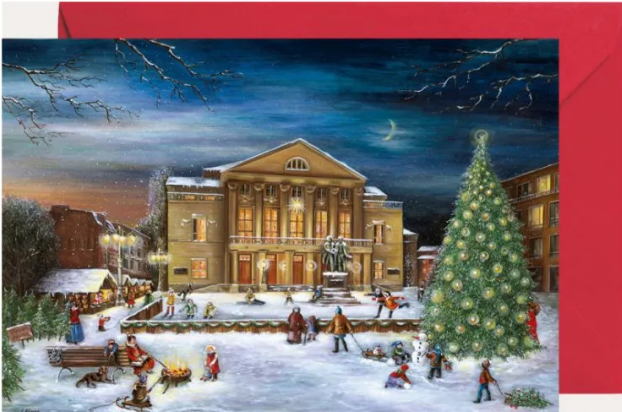

Item no.: 323064

2792 - Mini Advent calendar "Weimar"

from **2,96 EUR**

Item no.: 323064

shipping weight: 0.10 kg

Manufacturer: Olewinski & Tochter

Product Description

Brück & Sohn Kunstverlag - Mini Advent calendar "Weimar"

This mini Advent calendar "Weimar" is a smaller version of the large Advent calendar "Weimar". On this mini Advent calendar you can see the German National Theater with the monument of Goethe and Schiller. The "Theaterplatz" Weimar is transformed into an ice rink at Christmas time, this is framed with the Weimar Christmas market. Send this beautiful mini Advent calendar "Weimar" in the form of a greeting card to your family, friends or business partners. With the right envelope, the calendar can be sent very well