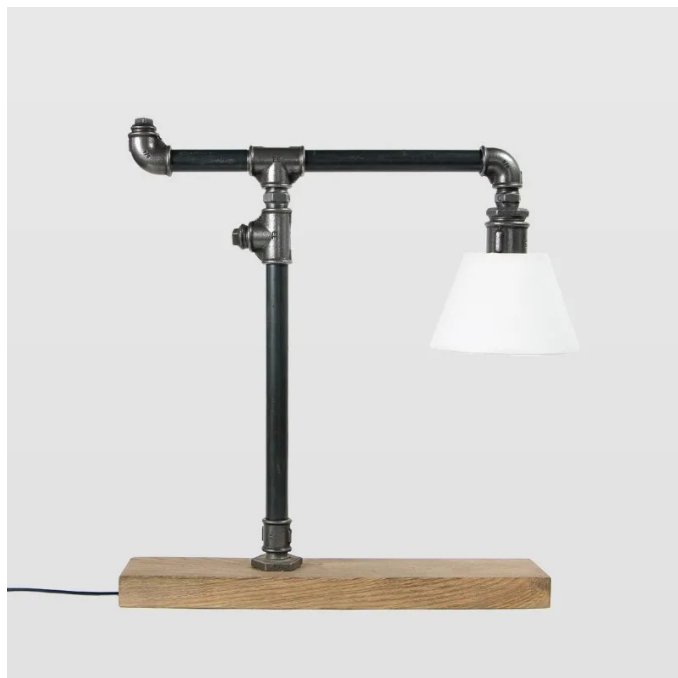

Item no.: 326581

LGH0080 - Steel table lamp LANTERN

from **333,87 EUR**

Item no.: 326581
shipping weight: 4.00 kg
Manufacturer: gie el.

Product Description

gie el. - Steel table lamp LANTERN

Industrial lamp made of steel tubes. A perfect, unusual addition to industrial loft interiors. Put the lamp on a coffee or side table, add some comfortable armchairs or sofa and enjoy a unique place to relax. A beautiful supplement in home office and hallway. The base of the lamp is an oak, hand-waxed board. Lampshade in white made of fabric. Hand-made in Poland.

- Weight: 4 kg
- Width [cm]: 12
- Height [cm]: 57
- Length [cm]: 50
- Material: Steel
- Color: Black
- Second color: Natural
- Type of wire: PCV
- Wire color: Black
- Lampshade: Yes
- Lower diameter lampshade [cm]: 15
- Lampshade material: Polyester
- Lampshade color: White
- Light source included: No
- Number of light sources [pcs]: 1
- Type of light source: Bulb
- Bulb socket: E27
- Voltage [V]: 230
- Max. Bulb power [W]: 60
- Plug type: Flat plug
- Dimmer built-in: No
- Assembly method: Free-standing
- CE certificate: Yes
- Comments: Due to the manual nature of the production, the dimensions, shape and colors of the product may slightly differ from those given on the website.