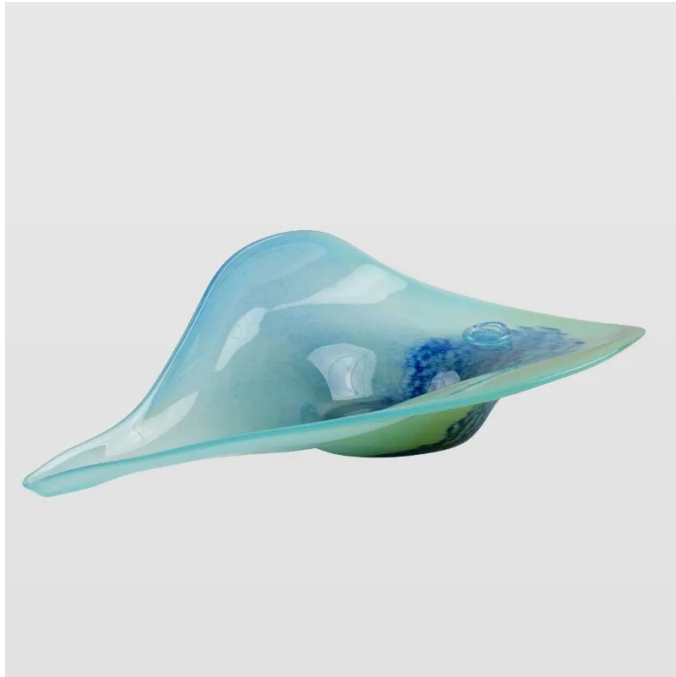

Item no.: 326635

AGL0234 - Glass bowl SHELL blue

from **230,00 EUR**

Item no.: 326635
shipping weight: 2.00 kg
Manufacturer: gie el.

Product Description

gie el. - Glass bowl SHELL blue

Blue bowl in an interesting shape. A beautiful unique pattern. Can be used to serve snacks and fruit or serve as an ornament by itself. Perfectly fits minimalist, modern and loft style interiors. Made of hand-formed glass. Each piece has a unique color, size, texture. Branded with Gie El logo. Available in other colours.

- Weight: 2 kg
- Width [cm]: 45
- Length [cm]: 30
- Material: Glass
- Color: Blue
- Second color: Green
- Handcrafted: Yes
- Comments: Due to the manual nature of the production, the dimensions, shape and colors of the product may slightly differ from those given on the website.