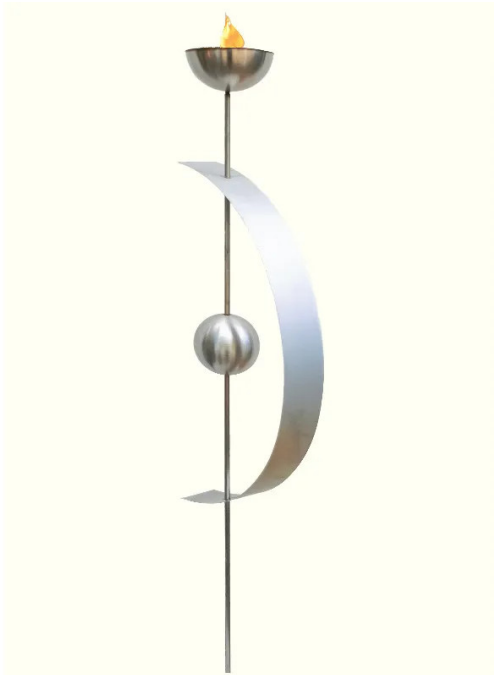

Item no.: 334144

SW10105 - Elsol - Garden torch made of stainless steel (wax)

from **46,31 EUR**

Item no.: 334144

shipping weight: 1.50 kg

Manufacturer: J.Tiedemann Manufaktur & Design

Product Description

Elsol - Garden torch made of stainless steel (wax)

In a complex process, the surface of the material is treated to make it dirt-repellent so that it has a long service life. If after many years the material becomes matt, it can be easily repolished with stainless steel cleaner. The delivered sculptures will have small deviations to the shown unique specimen, because they are handmade. Through years of experience the quality is always the same.

The torch is supplied with a wax insert which can be filled with candle residue after being liquefied. If you add a few drops of lemon oil to the wax, you can banish the insects with the scent and can enjoy the evening undisturbed. Without the wax insert, the sculpture can be used as a bird bath.

- Made of high quality stainless steel. The fire torch is suitable for the garden, balcony and terrace.
- Height approx. 160 cm.
- Comes with a candle and weather protection cover.
- Design and production in Germany.
- Decorative fireplace that lights up every evening.