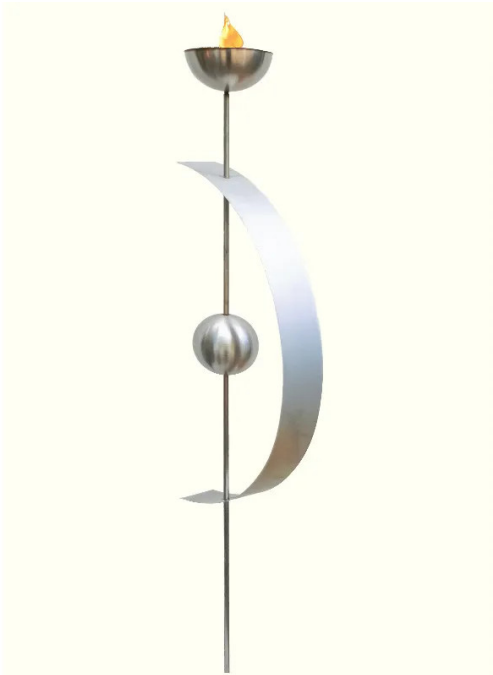

Item no.: 334144

SW10105 - Elsol - Garden torch made of stainless steel (wax)

30,53 EUR

Item no.: 334144

shipping weight: 1.50 kg

Manufacturer: J.Tiedemann Manufaktur & Design

Product Description

Elsol - Garden torch made of stainless steel (wax)

In a complex process, the surface of the material is treated to make it dirt-repellent so that it has a long service life. If after many years the material becomes matt, it can be easily repolished with stainless steel cleaner. The delivered sculptures will have small deviations to the shown unique specimen, because they are handmade. Through years of experience the quality is always the same.

The torch is supplied with a wax insert which can be filled with candle residue after being liquefied. If you add a few drops of lemon oil to the wax, you can banish the insects with the scent and can enjoy the evening undisturbed. Without the wax insert, the sculpture can be used as a bird bath.

- Made of high quality stainless steel. The fire torch is suitable for the garden, balcony and terrace.
- Height approx. 160 cm.
- Comes with a candle and weather protection cover.
- Design and production in Germany.
- Decorative fireplace that lights up every evening.