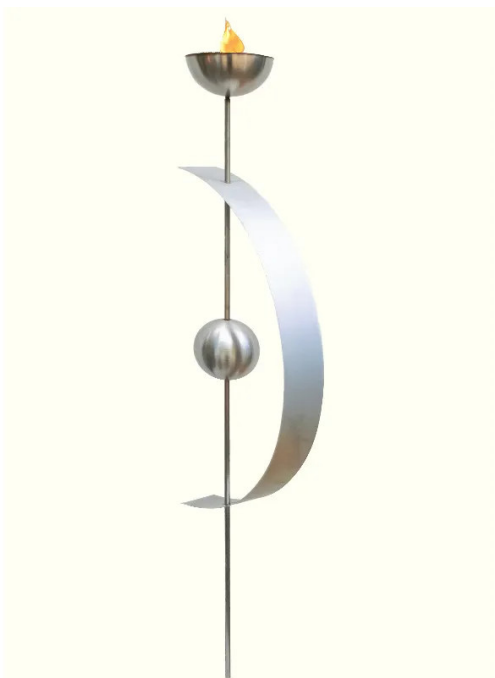

Item no.: 334144

SW10105 - Elsol - Garden torch made of stainless steel (wax)

30,53 EUR

Item no.: 334144

shipping weight: 1.50 kg

Manufacturer: J.Tiedemann Manufaktur & Design

Product Description

Elsol - Garden torch made of stainless steel (wax)

In a complex process, the surface of the material is treated to make it dirt-repellent so that it has a long service life. If after many years the material becomes matt, it can be easily repolished with stainless steel cleaner. The delivered sculptures will have small deviations to the shown unique specimen, because they are handmade. Through years of experience the quality is always the same.

The torch is supplied with a wax insert which can be filled with candle residue after being liquefied. If you add a few drops of lemon oil to the wax, you can banish the insects with the scent and can enjoy the evening undisturbed. Without the wax insert, the sculpture can be used as a bird bath.

- Made of high quality stainless steel. The fire torch is suitable for the garden, balcony and terrace.
- Height approx. 160 cm.
- Comes with a candle and weather protection cover.
- Design and production in Germany.
- Decorative fireplace that lights up every evening.