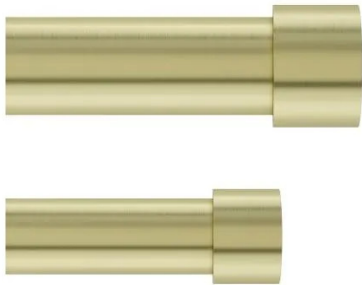

Item no.: 342862

1014402-104 - CAPPА 1 double curtain rod 305-457, brass

41,68 EUR

Item no.: 342862
shipping weight: 2.70 kg
Manufacturer: Umbra

Product Description

CAPPА 1 double curtain rod 305-457, brass

The Umbra Cappa double curtain rod is a modern extendable telescopic curtain rod. The set includes 2 curtain rods, a wall bracket, fastening material and end pieces.

Windows are an essential part of your home and can greatly change the appearance of a room by attaching attractive curtains or drapes. But in order for these to look really good, you need a curtain rod that matches the curtains or curtains you have selected and that adapts to the room decor and is not too dominant.

We introduce the Cappa double curtain rod from Umbra. The modern and at the same time simple design of Cappa subtly underlines your curtains or curtains without distracting from them. The clear, minimalist style and the brushed finish is the dream of every interior designer, as it harmonizes with almost all furnishing styles and colors. The best part is that Cappa doesn't cost the world to create a stylish multilayer look with your curtains.

Cappa's front bar has a diameter of 1.9 cm, the rear bar has a diameter of 3.2 cm. Cappa can be used for a variety of curtains and drapes and has a load capacity of up to 1 kg. The Cappa curtain rod set can be extended from 305 cm to 457 cm and offers you the flexibility to attach your curtains or curtains in multiple layers.