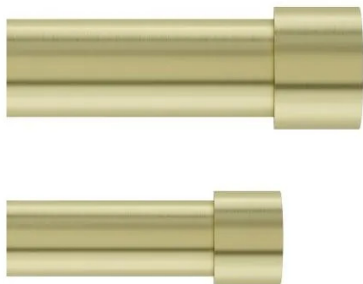

Item no.: 342862

1014402-104 - CAPPa 1 double curtain rod 305-457, brass

from **44,11 EUR**

Item no.: 342862
shipping weight: 2.70 kg
Manufacturer: Umbra

Product Description

CAPPa 1 double curtain rod 305-457, brass

The Umbra Cappa double curtain rod is a modern extendable telescopic curtain rod. The set includes 2 curtain rods, a wall bracket, fastening material and end pieces.

Windows are an essential part of your home and can greatly change the appearance of a room by attaching attractive curtains or drapes. But in order for these to look really good, you need a curtain rod that matches the curtains or curtains you have selected and that adapts to the room decor and is not too dominant.

We introduce the Cappa double curtain rod from Umbra. The modern and at the same time simple design of Cappa subtly underlines your curtains or curtains without distracting from them. The clear, minimalist style and the brushed finish is the dream of every interior designer, as it harmonizes with almost all furnishing styles and colors. The best part is that Cappa doesn't cost the world to create a stylish multilayer look with your curtains.

Cappa's front bar has a diameter of 1.9 cm, the rear bar has a diameter of 3.2 cm. Cappa can be used for a variety of curtains and drapes and has a load capacity of up to 1 kg. The Cappa curtain rod set can be extended from 305 cm to 457 cm and offers you the flexibility to attach your curtains or curtains in multiple layers.