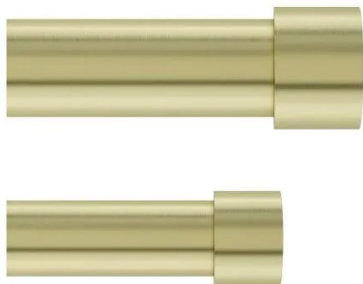

Item no.: 342864

1014401-104 - CAPPa 1 double curtain rod 168-305, brass

from **38,97 EUR**

Item no.: 342864
shipping weight: 1.90 kg
Manufacturer: Umbra

Product Description

CAPPa 1 double curtain rod 168-305, brass

The Umbra Cappa double curtain rod is a modern extendable telescopic curtain rod. The set includes 2 curtain rods, a wall bracket, fastening material and end pieces.

Windows are an essential part of your home and can greatly change the appearance of a room by attaching attractive curtains or drapes. But in order for these to look really good, you need a curtain rod that matches the curtains or curtains you have selected and that adapts to the room decor and is not too dominant.

We introduce the Cappa double curtain rod from Umbra. The modern and at the same time simple design of Cappa subtly underlines your curtains or curtains without distracting from them. The clear, minimalist style and the brushed finish is the dream of every interior designer, as it harmonizes with almost all furnishing styles and colors. The best part is that Cappa doesn't cost the world to create a stylish multilayer look with your curtains.

Cappa's front bar has a diameter of 1.9 cm, the rear bar has a diameter of 3.2 cm. Cappa can be used for a variety of curtains and drapes and has a load capacity of up to 1 kg. The Cappa curtain rod set can be extended from 168 cm to 305 cm and offers you the flexibility to attach your curtains or curtains in multiple layers.