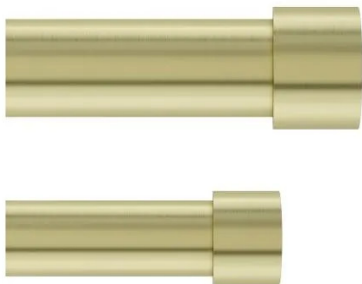

Item no.: 342864

1014401-104 - CAPPА 1 double curtain rod 168-305, brass

from **40,85 EUR**

Item no.: 342864
shipping weight: 1.90 kg
Manufacturer: Umbra

Product Description

CAPPА 1 double curtain rod 168-305, brass

The Umbra Cappa double curtain rod is a modern extendable telescopic curtain rod. The set includes 2 curtain rods, a wall bracket, fastening material and end pieces.

Windows are an essential part of your home and can greatly change the appearance of a room by attaching attractive curtains or drapes. But in order for these to look really good, you need a curtain rod that matches the curtains or curtains you have selected and that adapts to the room decor and is not too dominant.

We introduce the Cappa double curtain rod from Umbra. The modern and at the same time simple design of Cappa subtly underlines your curtains or curtains without distracting from them. The clear, minimalist style and the brushed finish is the dream of every interior designer, as it harmonizes with almost all furnishing styles and colors. The best part is that Cappa doesn't cost the world to create a stylish multilayer look with your curtains.

Cappa's front bar has a diameter of 1.9 cm, the rear bar has a diameter of 3.2 cm. Cappa can be used for a variety of curtains and drapes and has a load capacity of up to 1 kg. The Cappa curtain rod set can be extended from 168 cm to 305 cm and offers you the flexibility to attach your curtains or curtains in multiple layers.