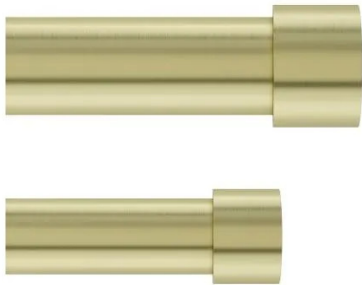

## 1014401-104 - CAPPА 1 double curtain rod 168-305, brass

from **38,97 EUR**

Item no.: 342864  
shipping weight: 1.90 kg  
Manufacturer: Umbra

### Product Description

CAPPА 1 double curtain rod 168-305, brass

The Umbra Cappa double curtain rod is a modern extendable telescopic curtain rod. The set includes 2 curtain rods, a wall bracket, fastening material and end pieces.

We introduce the Cappa double curtain rod from Umbra. The modern and at the same time simple design of Cappa subtly underlines your curtains or curtains without distracting from them. The clear, minimalist style and the brushed finish is the dream of every interior designer, as it harmonizes with almost all furnishing styles and colors. The best part is that Cappa doesn't cost the world to create a stylish multilayer look with your curtains.

Cappa's front bar has a diameter of 1.9 cm, the rear bar has a diameter of 3.2 cm. Cappa can be used for a variety of curtains and drapes and has a load capacity of up to 1 kg. The Cappa curtain rod set can be extended from 168 cm to 305 cm and offers you the flexibility to attach your curtains or curtains in multiple layers.