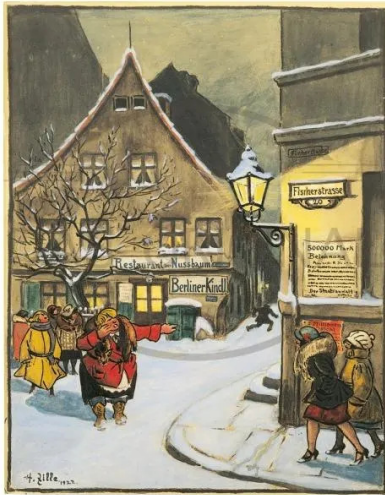

Item no.: 343669

2371 - Advent calendar - Heinrich Zill

from **6,10 EUR**

Item no.: 343669

shipping weight: 0.10 kg

Manufacturer: Olewinski & Tochter

Product Description

Advent calendar - Heinrich Zill

Heinrich Zille's humor inspired us to make an Advent calendar from his painting "Zum Nussbaum". The popular artist Heinrich Zille was born in Radeburg in Saxony and lived in Berlin after his youth. There he perceived the life of Berlin's lower class with sensitive observation and drew and wrote their "Milljöh" with much wit and humor.

Coming from a poor background himself, "Pinselheinrich", as he was called, was able to empathize well with the way of life of the citizens of Berlin and drew his "Berliner Milljöh" affectionately and socially critical. Out of the windows of our Advent calendar come another 24 drawings by Heinrich Zille, which impressively and wittily depict the "Berlin Milljöh". So smile with Heinrich Zille throughout the Christmas season.

- Format: 38 x 26 cm
- Quality: Carton 380 g/m2 Gemini1, packed in plastic wrap
- Artist: Heinrich Zill

Specifications

Scan this QR code to
view the product

All details, up-to-date
prices and availability