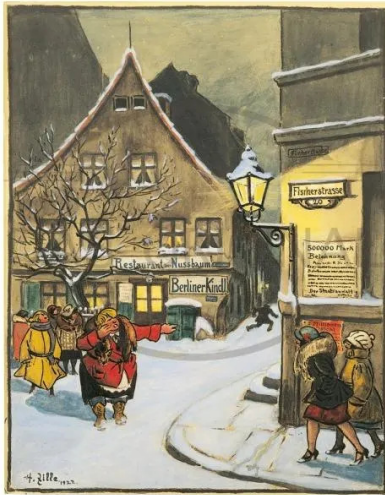

Item no.: 343669

2371 - Advent calendar - Heinrich Zill

from **6,10 EUR**

Item no.: 343669

shipping weight: 0.10 kg

Manufacturer: Olewinski & Tochter

Product Description

Advent calendar - Heinrich Zill

Heinrich Zille's humor inspired us to make an Advent calendar from his painting "Zum Nussbaum". The popular artist Heinrich Zille was born in Radeburg in Saxony and lived in Berlin after his youth. There he perceived the life of Berlin's lower class with sensitive observation and drew and wrote their "Milljöh" with much wit and humor.

Coming from a poor background himself, "Pinselheinrich", as he was called, was able to empathize well with the way of life of the citizens of Berlin and drew his "Berliner Milljöh" affectionately and socially critical. Out of the windows of our Advent calendar come another 24 drawings by Heinrich Zille, which impressively and wittily depict the "Berlin Milljöh". So smile with Heinrich Zille throughout the Christmas season.