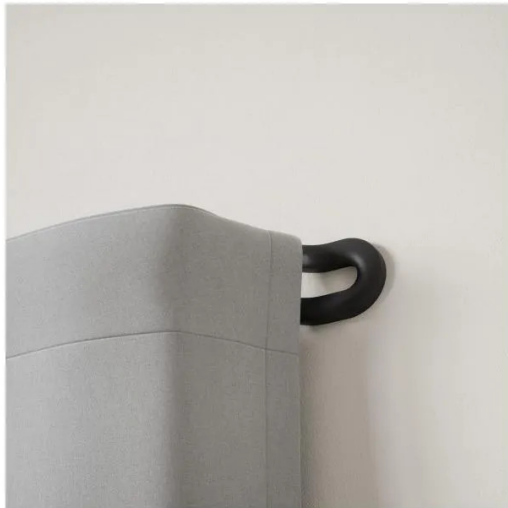

Item no.: 348281

1017290-038 - MIDNIGHT double curtain rod with rounded ends 107-305, black

from **38,97 EUR**

Item no.: 348281
shipping weight: 1.80 kg
Manufacturer: Umbra

Product Description

MIDNIGHT double curtain rod with rounded ends 107-305, black.

Midnight is a decorative, room-darkening window solution and features an innovative curved design that darkens the room by preventing outside light from entering. Leave your curtain or drape panel directly against the wall, wrap the panel around the curved end of the pole and tuck it behind the bracket to prevent outside light from entering. Midnight's curtain rod has a stable diameter of 1.9 cm and is suitable for light to medium-heavy curtains up to max. 10 kg. The double curtain rod is ideal for 2 curtains and is available in different sizes.

This curtain rod is made with a more environmentally friendly coating. This produces 85% less water and solid waste than conventional galvanic coatings.

About Umbra: Umbra is an international design company known for original, modern, cool, functional and affordable products for home and life.

- Colour: black
- Material: steel
- Weight: 1,74 kg
- Dimensions: 333 x 13 x 6 cm

Specifications

Scan this QR code to
view the product
All details, up-to-date
prices and availability