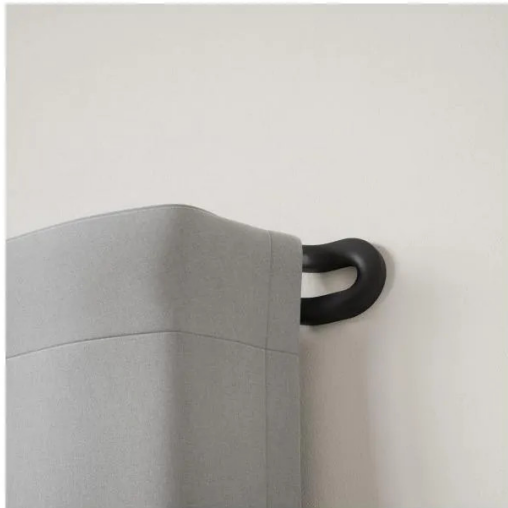

Item no.: 348281

1017290-038 - MIDNIGHT double curtain rod with rounded ends 107-305, black

35,41 EUR

Item no.: 348281
shipping weight: 1.80 kg
Manufacturer: Umbra

Product Description

MIDNIGHT double curtain rod with rounded ends 107-305, black.

Midnight is a decorative, room-darkening window solution and features an innovative curved design that darkens the room by preventing outside light from entering. Leave your curtain or drape panel directly against the wall, wrap the panel around the curved end of the pole and tuck it behind the bracket to prevent outside light from entering. Midnight's curtain rod has a stable diameter of 1.9 cm and is suitable for light to medium-heavy curtains up to max. 10 kg. The double curtain rod is ideal for 2 curtains and is available in different sizes.

This curtain rod is made with a more environmentally friendly coating. This produces 85% less water and solid waste than conventional galvanic coatings.

About Umbra: Umbra is an international design company known for original, modern, cool, functional and affordable products for home and life.

- Colour: black
- Material: steel
- Weight: 1,74 kg
- Dimensions: 333 x 13 x 6 cm

Specifications

**Scan this QR code to
view the product**

All details, up-to-date
prices and availability