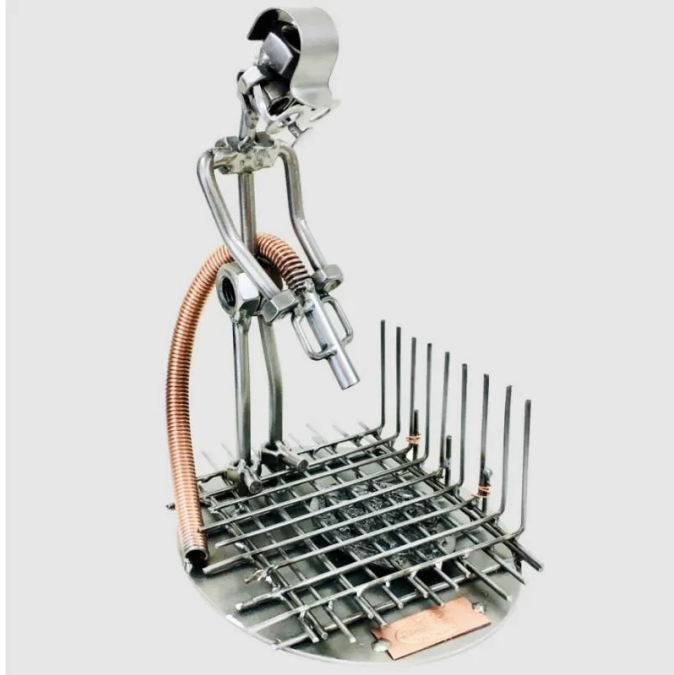

Item no.: 350697

129 - Hinz und Kunst - Figure "Concrete Farmer

from **42,27 EUR**

Item no.: 350697
shipping weight: 0.30 kg
Manufacturer: Hinz & Kunst

Product Description

Hinz und Kunst - Figure "Concrete Farmer

The metal sculptures by Hinz und Kunst are made by hand with great care and attention to detail. This means that each figure is unique. All handmade works of art are first bent and cut from steel and copper, then welded and finally brushed and painted. This unusual technique gives the figures a special expression.