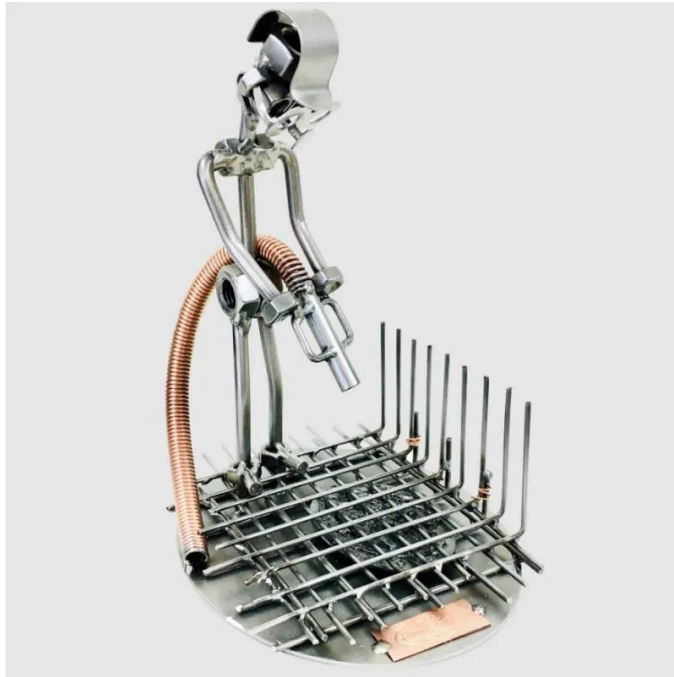

Item no.: 350697

129 - Hinz und Kunst - Figure "Concrete Farmer

from **40,33 EUR**

Item no.: 350697
shipping weight: 0.30 kg
Manufacturer: Hinz & Kunst

Product Description

Hinz und Kunst - Figure "Concrete Farmer

The metal sculptures by Hinz und Kunst are made by hand with great care and attention to detail. This means that each figure is unique. All handmade works of art are first bent and cut from steel and copper, then welded and finally brushed and painted. This unusual technique gives the figures a special expression.