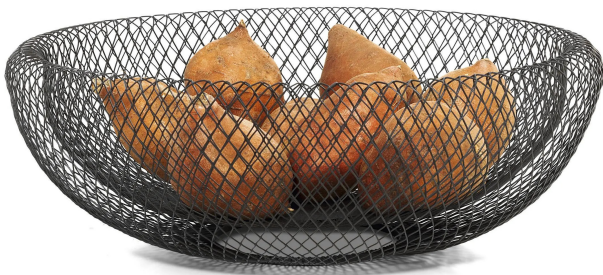

Item no.: 362472

## Mesh shell XL

from **71,08 EUR**

Item no.: 362472  
shipping weight: 0.90 kg  
Manufacturer: Philippi Design

### Product Description

Even though MESH is a real heavyweight in terms of design, it weighs very little. This designer bowl made of bent and lacquered wire is light and airy. Perfect as a fruit bowl, nut bowl or as a bowl for all kinds of odds and ends.

- Material: steel, powder-coated
- Weight: 1,25 kg
  
- Length: 41 cm
- Width: 41 cm
- Height: 14 cm