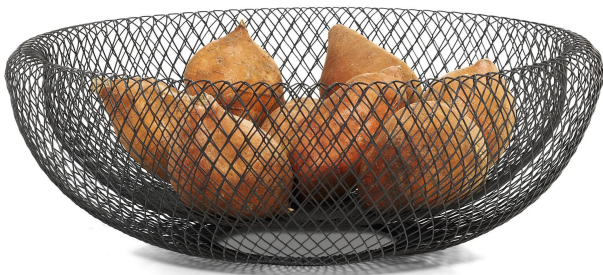

Item no.: 362472

Mesh shell XL

from **70,91 EUR**

Item no.: 362472
shipping weight: 0.90 kg
Manufacturer: Philippi Design

Product Description

Even though MESH is a real heavyweight in terms of design, it weighs very little. This designer bowl made of bent and lacquered wire is light and airy. Perfect as a fruit bowl, nut bowl or as a bowl for all kinds of odds and ends.

- Material: steel, powder-coated
- Weight: 1,25 kg

- Length: 41 cm
- Width: 41 cm
- Height: 14 cm

Specifications

Scan this QR code to
view the product
All details, up-to-date
prices and availability