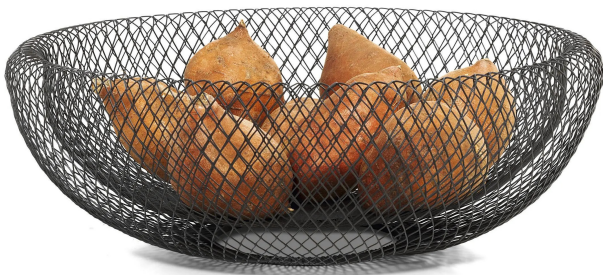

Item no.: 362472

## Mesh shell XL

from **71,08 EUR**

Item no.: 362472  
shipping weight: 1,30 kg  
Manufacturer: Philippi Design

### Product Description

Even though MESH is a real heavyweight in terms of design, it weighs very little. This designer bowl made of bent and lacquered wire is light and airy. Perfect as a fruit bowl, nut bowl or as a bowl for all kinds of odds and ends.

- Material: steel, powder-coated
- Weight: 1,25 kg
  
- Length: 41 cm
- Width: 41 cm
- Height: 14 cm