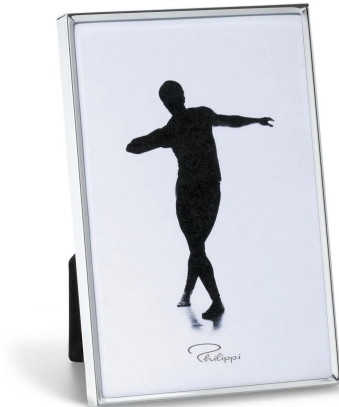

Item no.: 362611

Pablo frame, 10 x 15 cm

from **12,83 EUR**

Item no.: 362611
shipping weight: 0.20 kg
Manufacturer: Philippi Design

Product Description

The PABLO picture frame is simple and unpretentious, but at the same time elegant and of high quality. The focus is clearly on the content and the photograph, and so it provides the perfect frame for expressive pictures with a narrow edge and discreetly running corners, which are presented to the viewer standing up.

Caution. Not suitable for children under 36 months.

- Material: nickel, highly polished
- Weight: 250 g
- Length: 10 cm
- Width: 15 cm
- Height: 2 cm

Specifications

Scan this QR code to
view the product
All details, up-to-date
prices and availability