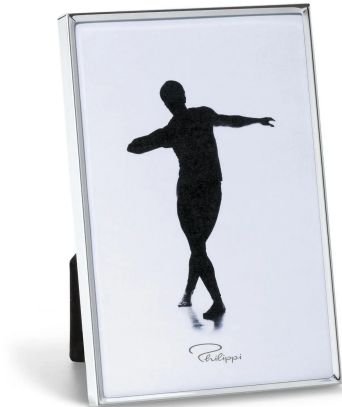

Item no.: 362611

## Pablo frame, 10 x 15 cm

from **12,73 EUR**

Item no.: 362611  
shipping weight: 0.20 kg  
Manufacturer: Philippi Design

### Product Description

The PABLO picture frame is simple and unpretentious, but at the same time elegant and of high quality. The focus is clearly on the content and the photograph, and so it provides the perfect frame for expressive pictures with a narrow edge and discreetly running corners, which are presented to the viewer standing up.

Caution. Not suitable for children under 36 months.

- Material: nickel, highly polished
- Weight: 250 g
- Length: 10 cm
- Width: 15 cm
- Height: 2 cm