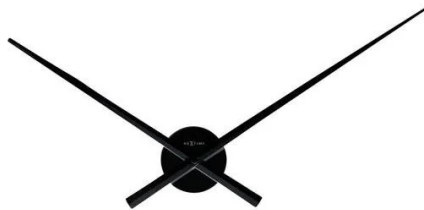

Item no.: 349303

2269ZW - Wall clock "Hands", aluminum, black, 85 cm

from **36,08 EUR**

Item no.: 349303
shipping weight: 0.40 kg
Manufacturer: NEXTIME

Product Description

Wall clock "Hands", aluminum, black, 85 cm

The NeXtime "Hands" is a large wall clock with slim blades made of aluminum. The movement is covered in a minimalist design which makes the time clearly visible. It runs on 1 AA battery (not included).

- Material: Aluminium
- Color: Black
- Clock type: Wall clock
- Size: Ø85.0cm
- Battery type: 1x AA battery, not included
- Movement: High Torque movement

Specifications

Scan this QR code to
view the product