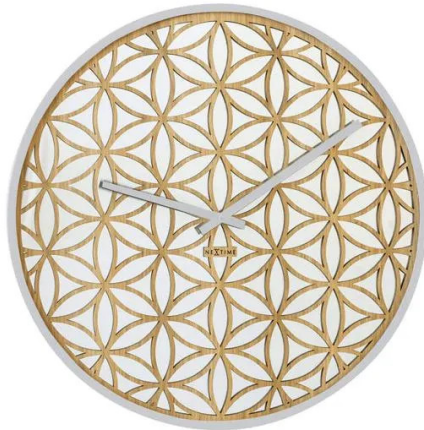

Item no.: 348076

3194WI - Wall Clock "Bella Mirror", Wood/Mirror, White, Ø 50 cm

from **151,37 EUR**

Item no.: 348076
shipping weight: 3.00 kg
Manufacturer: NEXTIME

Product Description

Wall Clock "Bella Mirror", Wood/Mirror, White, Ø 50 cm

The NeXtime "Bella Mirror" is a large wall clock designed by Jette Scheib. The case and flower pattern are made of wood with a mirrored glass behind it. This silent clock gives an oriental feeling to your home. It runs on 1x AA battery (not included).

- Material: Wood
- Color: White
- Clock type: Wall clock
- Size: Ø 50 cm
- Battery type: 1x AA battery, not included
- Movement: Silent movement, no ticking sound

Specifications

Scan this QR code to
view the product