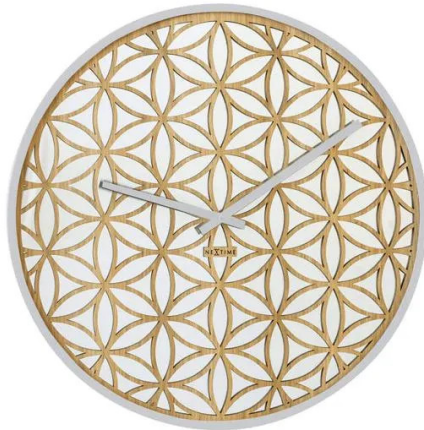

Item no.: 348076

## 3194WI - Wall Clock "Bella Mirror", Wood/Mirror, White, Ø 50 cm

from **154,09 EUR**

Item no.: 348076  
shipping weight: 3.00 kg  
Manufacturer: NEXTIME

### Product Description

Wall Clock "Bella Mirror", Wood/Mirror, White, Ø 50 cm

The NeXtime "Bella Mirror" is a large wall clock designed by Jette Scheib. The case and flower pattern are made of wood with a mirrored glass behind it. This silent clock gives an oriental feeling to your home. It runs on 1x AA battery (not included).

- Material: Wood
- Color: White
- Clock type: Wall clock
- Size: Ø 50 cm
- Battery type: 1x AA battery, not included
- Movement: Silent movement, no ticking sound