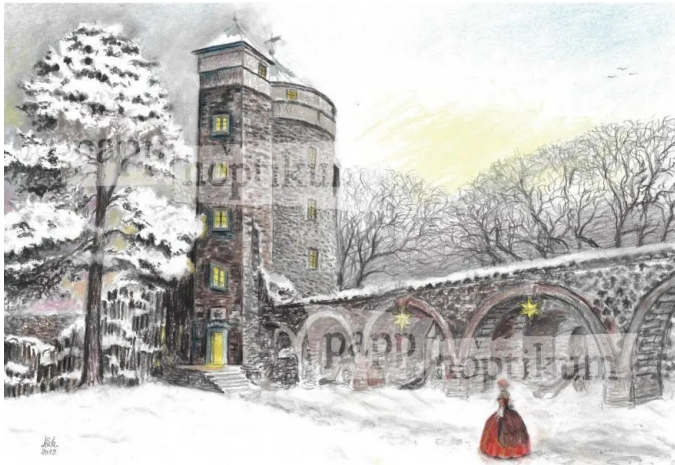

Item no.: 371546

1015 - Stolpen Castle - Coselturm (folding map)

from **2,55 EUR**

Item no.: 371546
shipping weight: 0.10 kg
Manufacturer: pappnoptikum

Product Description

Nostalgic folding card depicting Stolpen Castle with the Coselturm. This motif is also available as an Advent calendar and a mini Advent calendar. Caution! Not suitable for children under 36 months.

- Folding map- format: 17 x 12 cm- with white cover- made in Saxony

Specifications

Scan this QR code to
view the product
All details, up-to-date
prices and availability