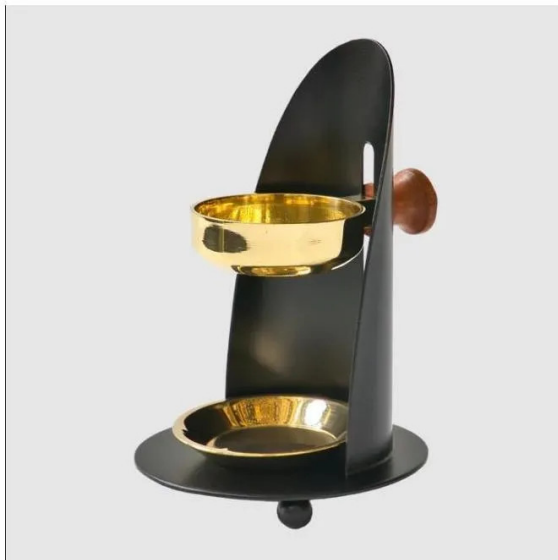

Item no.: 371109

2048 - Incense burner made of black brass, height-adjustable

from **23,32 EUR**

Item no.: 371109

shipping weight: 0.10 kg

Manufacturer: Crottendorfer Räucherkerzen GmbH

Product Description

height-adjustable, with two sieves Minor changes in design and colour are possible.

Details- Suitable for incense candles of size(s): XL, XXL and incense peas Technical data- Width: 9.5 cm- Height: 12 cm- Depth: 9.5 cm

Specifications

Scan this QR code to
view the product
All details, up-to-date
prices and availability