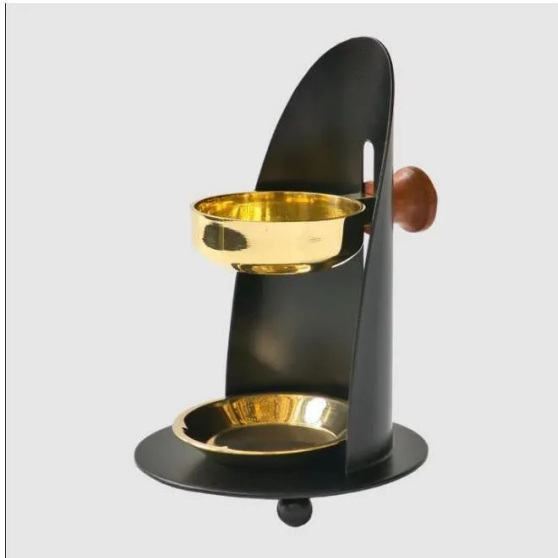

Item no.: 371109

2048 - Incense burner made of black brass, height-adjustable

from **23,36 EUR**

Item no.: 371109

shipping weight: 0.10 kg

Manufacturer: Crottendorfer Räucherkerzen GmbH

Product Description

height-adjustable, with two sieves Minor changes in design and colour are possible.

Details- Suitable for incense candles of size(s): XL, XXL and incense peas Technical data- Width: 9.5 cm- Height: 12 cm- Depth: 9.5 cm

Specifications

Scan this QR code to
view the product
All details, up-to-date
prices and availability