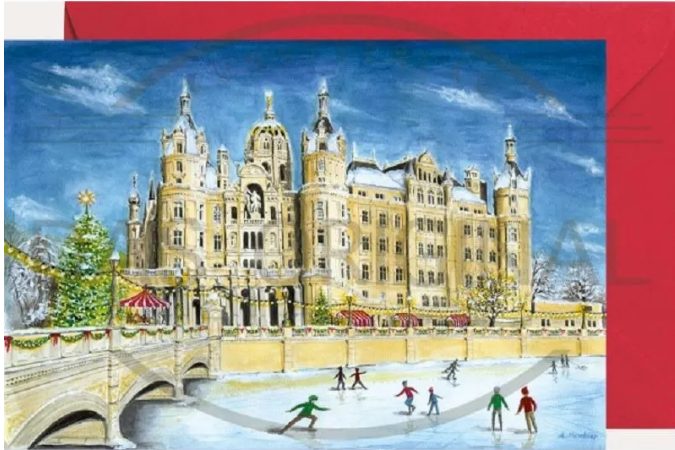

Item no.: 352457

2957 - Mini Advent Calendar Schwerin Castle

2,35 EUR

Item no.: 352457

shipping weight: 0.10 kg

Manufacturer: Olewinski & Tochter

Product Description

Mini Advent Calendar Schwerin Castle

Situated on the castle island in the city centre of Schwerin, Schwerin Castle is the most famous and magnificent of the more than two thousand castles and manor houses in Mecklenburg-Vorpommern and is considered one of the most important examples of Romantic Historicism in Europe.

Due to its romantic appearance and comparable magnetic effect on visitors, Schwerin Castle is also known as the "Neuschwanstein of the North", the "Cinderella Castle" and the "Fairytale Castle".

- Contents: Folding card with envelope
- Format: 11,5 x 17,0 cm
- Title: A walk in Advent in Schwerin Castle with pictures from the castle
- Artist: Annette Kumbier