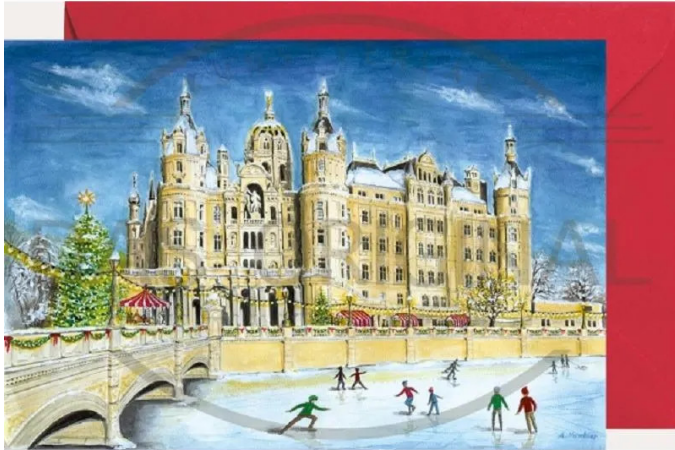

Item no.: 352457

2957 - Mini Advent Calendar Schwerin Castle

from **2,88 EUR**

Item no.: 352457
shipping weight: 0.10 kg
Manufacturer: Olewinski & Tochter

Product Description

Mini Advent Calendar Schwerin Castle

Situated on the castle island in the city centre of Schwerin, Schwerin Castle is the most famous and magnificent of the more than two thousand castles and manor houses in Mecklenburg-Vorpommern and is considered one of the most important examples of Romantic Historicism in Europe.

Due to its romantic appearance and comparable magnetic effect on visitors, Schwerin Castle is also known as the "Neuschwanstein of the North", the "Cinderella Castle" and the "Fairytale Castle".

- Contents: Folding card with envelope
- Format: 11,5 x 17,0 cm
- Title: A walk in Advent in Schwerin Castle with pictures from the castle
- Artist: Annette Kumbier