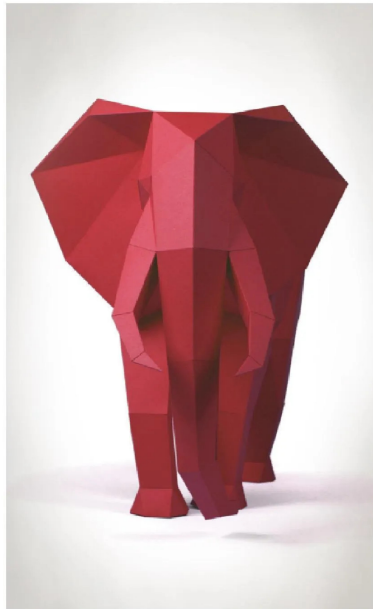

Item no.: 371855

ELEFANT KARIBIKBLAU - Craft kit - Elephant, caribbean blue

from **27,48 EUR**

Item no.: 371855

shipping weight: 0.10 kg

Manufacturer: LIEBESREH - Papercraft

Product Description

The gentle colossus strides forward purposefully but deliberately. Slowly yet inexorably, he always puts one mighty foot in front of the other on his long journey through the savannah. Whether the next waterhole is still a long way off or already very close - he is sure to remember! With the craft kits from LIEBESREH, you can create large and impressive paper sculptures without any special knowledge. The cutting out, folding and creasing of the labelled components is clearly indicated by clear markings and is part of the relaxed crafting fun. With the help of our detailed step-by-step instructions, you then glue the individual parts together and will be amazed at how an impressive three-dimensional figure develops in your hands.

Product details- Motif: Elephant- Size: Height approx. 35 cm, length approx. 56cm, width approx. 30cm- Colour: caribbean blue- Construction time: one rainy afternoon- Material: coloured photo cardboard 220 g/m²Scope of delivery- 15 DIN A4 sheets- Instructions- Test object (diamond)Materials required- Scissors (or cutter knife + underlay)- Ruler- Ballpoint pen- Glue