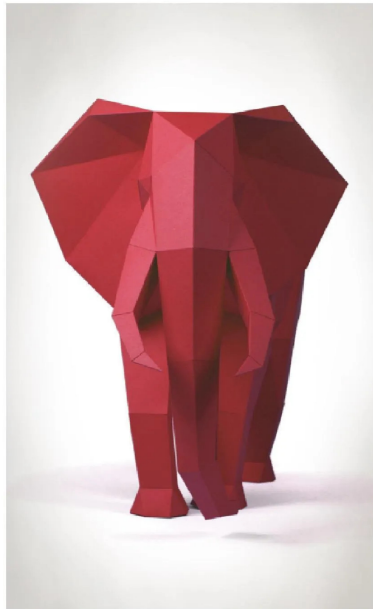

Item no.: 371855

ELEFANT KARIBIKBLAU - Craft kit - Elephant, caribbean blue

from **21,99 EUR**

Item no.: 371855

shipping weight: 0.10 kg

Manufacturer: LIEBESREH - Papercraft

Product Description

The gentle colossus strides forward purposefully but deliberately. Slowly yet inexorably, he always puts one mighty foot in front of the other on his long journey through the savannah. Whether the next waterhole is still a long way off or already very close - he is sure to remember! With the craft kits from LIEBESREH, you can create large and impressive paper sculptures without any special knowledge. The cutting out, folding and creasing of the labelled components is clearly indicated by clear markings and is part of the relaxed crafting fun. With the help of our detailed step-by-step instructions, you then glue the individual parts together and will be amazed at how an impressive three-dimensional figure develops in your hands.

Product details- Motif: Elephant- Size: Height approx. 35 cm, length approx. 56cm, width approx. 30cm- Colour: caribbean blue- Construction time: one rainy afternoon- Material: coloured photo cardboard 220 g/m²Scope of delivery- 15 DIN A4 sheets- Instructions- Test object (diamond)Materials required- Scissors (or cutter knife + underlay)- Ruler- Ballpoint pen- Glue