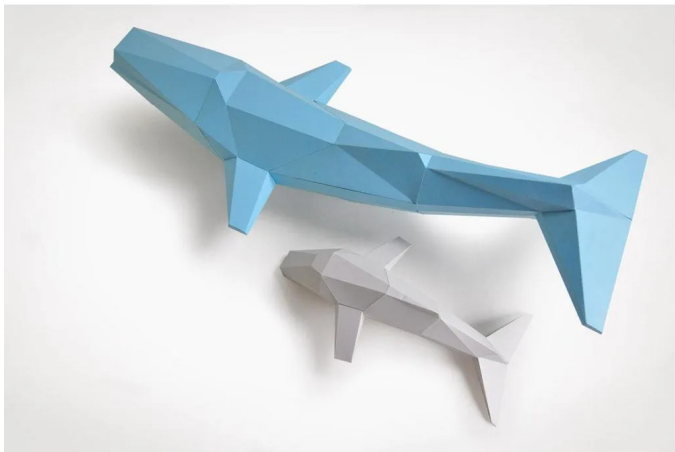

Item no.: 372136

WALSCHULE KARIBIKBLAU - WALSCHULE_KARIBIKBLAU - Craft set - Whale school, caribbean blue

from **21,99 EUR**

Item no.: 372136

shipping weight: 0.10 kg

Manufacturer: LIEBESREH - Papercraft

Product Description

These giants float almost weightlessly through the seas. The whale cow leads her young over incredible distances without getting lost in the vast expanses. If you listen carefully, you can almost hear their melodic songs. With the craft kits from LIEBESREH, you can create large and impressive paper sculptures without any special knowledge. The cutting out, folding and creasing of the labelled components is clearly instructed with clear markings and is part of the relaxed crafting fun. With the help of our detailed step-by-step instructions, you can then glue the individual parts together and will be amazed at how an impressive three-dimensional figure develops in your hands. The whale school is also ideal for hanging up.

Product details- Theme: Whale school- Size: Length approx. 75 cm- Colour: Caribbean blue- Construction time: one rainy afternoon- Material: coloured photo cardboard 220 g/m²- Scope of delivery: 14 A4 sheets, building instructions, test object (diamond)- Additional materials required: scissors (or cutter knife + base), ruler, biros, glue