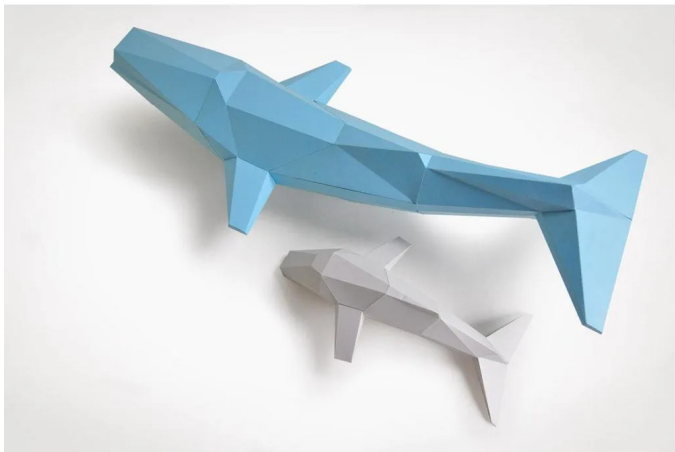

Item no.: 372136

## WALSCHULE KARIBIKBLAU - WALSCHULE\_KARIBIKBLAU - Craft set - Whale school, caribbean blue

from **27,48 EUR**

Item no.: 372136

shipping weight: 0.10 kg

Manufacturer: LIEBESREH - Papercraft

### Product Description

These giants float almost weightlessly through the seas. The whale cow leads her young over incredible distances without getting lost in the vast expanses. If you listen carefully, you can almost hear their melodic songs. With the craft kits from LIEBESREH, you can create large and impressive paper sculptures without any special knowledge. The cutting out, folding and creasing of the labelled components is clearly instructed with clear markings and is part of the relaxed crafting fun. With the help of our detailed step-by-step instructions, you can then glue the individual parts together and will be amazed at how an impressive three-dimensional figure develops in your hands. The whale school is also ideal for hanging up.

Product details- Theme: Whale school- Size: Length approx. 75 cm- Colour: Caribbean blue- Construction time: one rainy afternoon- Material: coloured photo cardboard 220 g/m<sup>2</sup>- Scope of delivery: 14 A4 sheets, building instructions, test object (diamond)- Additional materials required: scissors (or cutter knife + base), ruler, biros, glue