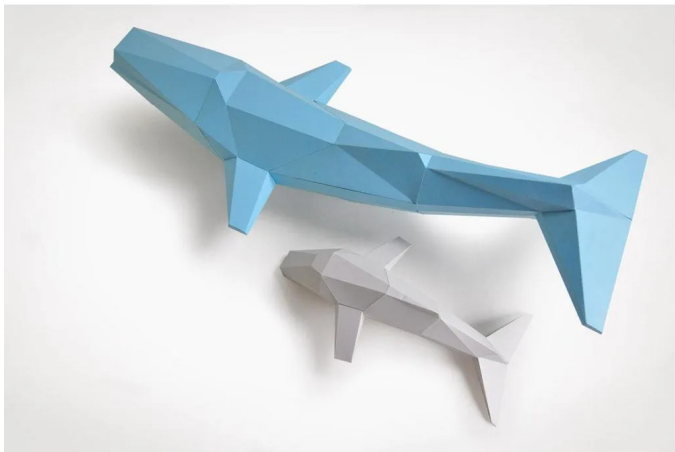

Item no.: 372137

WALSCHULE HIMMELBLAU - WALSCHULE_HIMMELBLAU - Craft set - Whale school, sky blue

from **21,99 EUR**

Item no.: 372137

shipping weight: 0.10 kg

Manufacturer: LIEBESREH - Papercraft

Product Description

These giants float almost weightlessly through the seas. The whale cow leads her young over incredible distances without getting lost in the vast expanses. If you listen carefully, you can almost hear their melodic songs. With the craft kits from LIEBESREH, you can create large and impressive paper sculptures without any special knowledge. The cutting out, folding and creasing of the labelled components is clearly instructed with clear markings and is part of the relaxed crafting fun. With the help of our detailed step-by-step instructions, you can then glue the individual parts together and will be amazed at how an impressive three-dimensional figure develops in your hands. The whale school is also ideal for hanging up.

Product details- Theme: whale school- Size: length approx. 75 cm- Colour: sky blue- Construction time: one rainy afternoon- Material: coloured photo cardboard 220 g/m²- Scope of delivery: 14 A4 sheets, building instructions, test object (diamond)- Additional materials required: scissors (or cutter knife + base), ruler, biros, glue