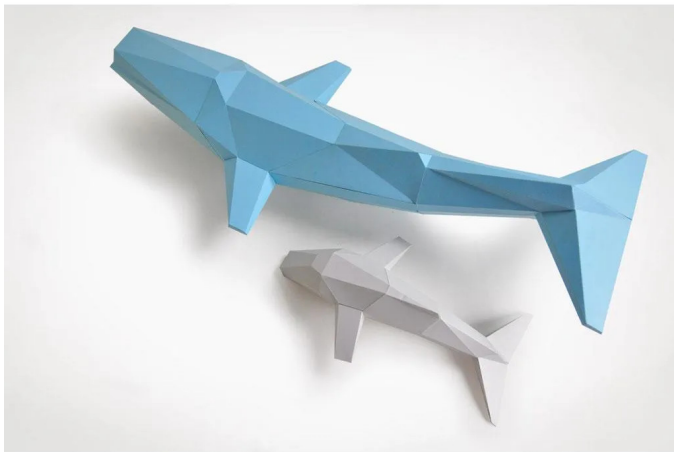

Item no.: 372137

## WALSCHULE HIMMELBLAU - WALSCHULE\_HIMMELBLAU - Craft set - Whale school, sky blue

from **27,48 EUR**

Item no.: 372137

shipping weight: 0.10 kg

Manufacturer: LIEBESREH - Papercraft

### Product Description

These giants float almost weightlessly through the seas. The whale cow leads her young over incredible distances without getting lost in the vast expanses. If you listen carefully, you can almost hear their melodic songs. With the craft kits from LIEBESREH, you can create large and impressive paper sculptures without any special knowledge. The cutting out, folding and creasing of the labelled components is clearly instructed with clear markings and is part of the relaxed crafting fun. With the help of our detailed step-by-step instructions, you can then glue the individual parts together and will be amazed at how an impressive three-dimensional figure develops in your hands. The whale school is also ideal for hanging up.

Product details- Theme: whale school- Size: length approx. 75 cm- Colour: sky blue- Construction time: one rainy afternoon- Material: coloured photo cardboard 220 g/m<sup>2</sup>- Scope of delivery: 14 A4 sheets, building instructions, test object (diamond)- Additional materials required: scissors (or cutter knife + base), ruler, biros, glue