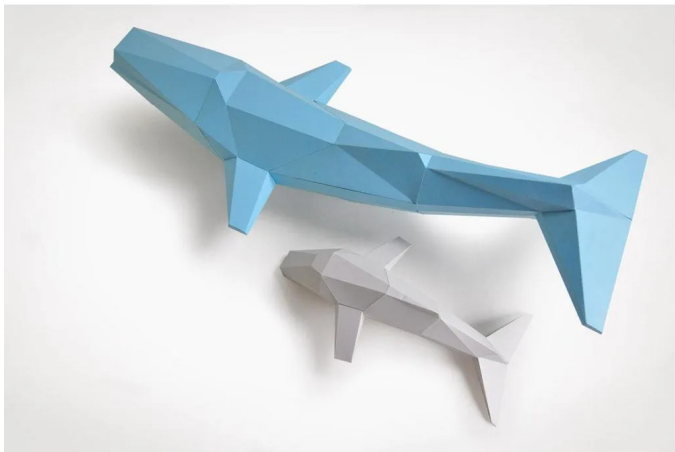

Item no.: 372137

## WALSCHULE HIMMELBLAU - WALSCHULE\_HIMMELBLAU - Craft set - Whale school, sky blue

from **21,99 EUR**

Item no.: 372137

shipping weight: 0.10 kg

Manufacturer: LIEBESREH - Papercraft

### Product Description

These giants float almost weightlessly through the seas. The whale cow leads her young over incredible distances without getting lost in the vast expanses. If you listen carefully, you can almost hear their melodic songs. With the craft kits from LIEBESREH, you can create large and impressive paper sculptures without any special knowledge. The cutting out, folding and creasing of the labelled components is clearly instructed with clear markings and is part of the relaxed crafting fun. With the help of our detailed step-by-step instructions, you can then glue the individual parts together and will be amazed at how an impressive three-dimensional figure develops in your hands. The whale school is also ideal for hanging up.

Product details- Theme: whale school- Size: length approx. 75 cm- Colour: sky blue- Construction time: one rainy afternoon- Material: coloured photo cardboard 220 g/m<sup>2</sup>- Scope of delivery: 14 A4 sheets, building instructions, test object (diamond)- Additional materials required: scissors (or cutter knife + base), ruler, biros, glue