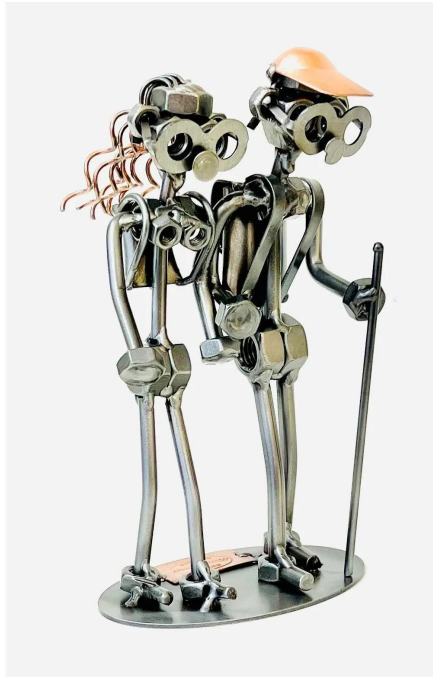

Item no.: 374192

118 - Figure - Wanderer couple

from **43,12 EUR**

Item no.: 374192
shipping weight: 0.80 kg
Manufacturer: Hinz & Kunst

Product Description

The original screw figures and metal figurines are lovingly handcrafted and make an ideal gift for all sports enthusiasts. This sports screw figure is a special gift for hikers and walkers. The glasses worn by each screw figure are a common thread running through the entire repertoire of screw figures as a special trademark of the artist Günter Scholz. A great gift idea, whether for a birthday, as a token of love, for a name day, as a Christmas present, as a thank you or simply as a gift for guests.

Detail- Material: Metal- Motif: Wanderer couple

Specifications

Scan this QR code to
view the product
All details, up-to-date
prices and availability