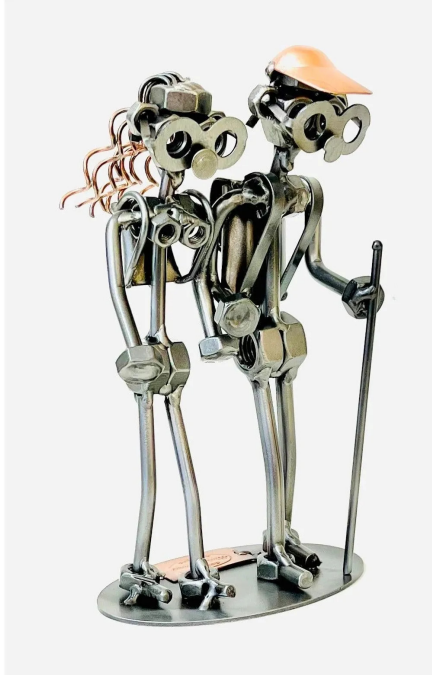

Item no.: 374192

118 - Figure - Wanderer couple

from **41,14 EUR**

Item no.: 374192
shipping weight: 0.80 kg
Manufacturer: Hinz & Kunst

Product Description

The original screw figures and metal figurines are lovingly handcrafted and make an ideal gift for all sports enthusiasts. This sports screw figure is a special gift for hikers and walkers. The glasses worn by each screw figure are a common thread running through the entire repertoire of screw figures as a special trademark of the artist Günter Scholz. A great gift idea, whether for a birthday, as a token of love, for a name day, as a Christmas present, as a thank you or simply as a gift for guests.

Detail- Material: Metal- Motif: Wanderer couple

Specifications

Scan this QR code to
view the product
All details, up-to-date
prices and availability