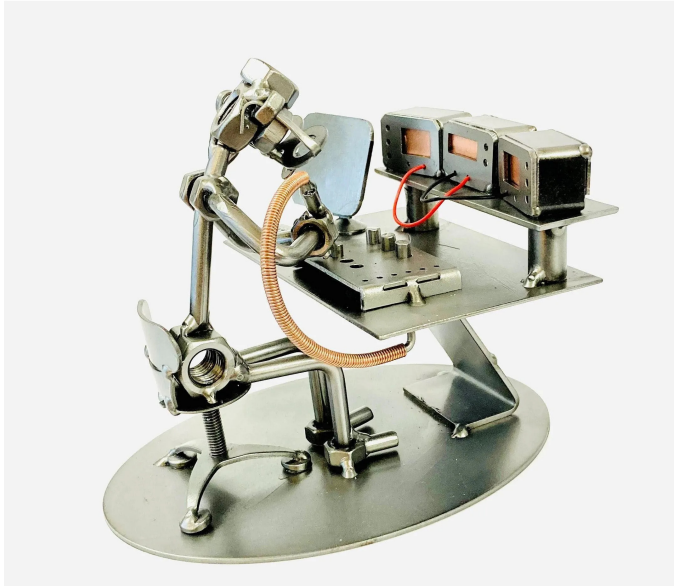

Item no.: 374200

645 - Figure- Electrical technician

from **43,71 EUR**

Item no.: 374200
shipping weight: 0.80 kg
Manufacturer: Hinz & Kunst

Product Description

Hinz und Kunst - Figurine "Electrical Technician" The original screw figures and metal figurines are lovingly handcrafted and make an ideal gift for all professions. This professional screw figure is a special gift for electricians and electrical technicians. The glasses that each screw figure wears are a common thread running through the entire repertoire of screw figures as a special trademark of the artist Günter Scholz. A great gift idea, whether for a birthday, as a token of love, for a name day, as a Christmas present, as a thank you or simply as a gift for guests.

Detail- Material: Metal- Motif: Electrician

Specifications

Scan this QR code to
view the product
All details, up-to-date
prices and availability