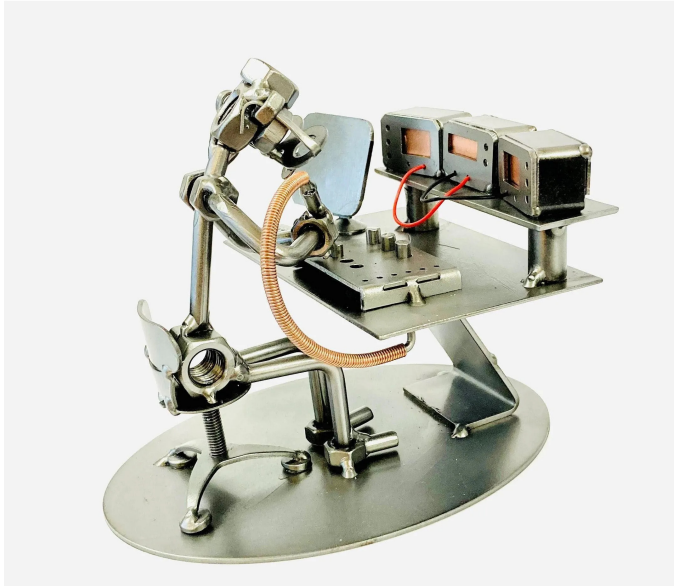

Item no.: 374200

## 645 - Figure- Electrical technician

from **45,81 EUR**

Item no.: 374200  
shipping weight: 0.80 kg  
Manufacturer: Hinz & Kunst

### Product Description

Hinz und Kunst - Figurine "Electrical Technician" The original screw figures and metal figurines are lovingly handcrafted and make an ideal gift for all professions. This professional screw figure is a special gift for electricians and electrical technicians. The glasses that each screw figure wears are a common thread running through the entire repertoire of screw figures as a special trademark of the artist Günter Scholz. A great gift idea, whether for a birthday, as a token of love, for a name day, as a Christmas present, as a thank you or simply as a gift for guests.

Detail- Material: Metal- Motif: Electrician