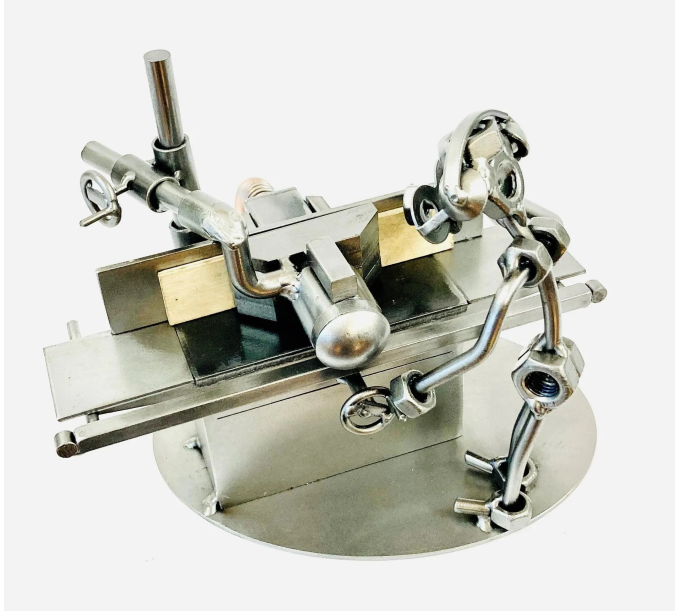

Item no.: 374201

647 - Figure - Wood router

from **59,22 EUR**

Item no.: 374201
shipping weight: 0.80 kg
Manufacturer: Hinz & Kunst

Product Description

Hinz und Kunst - Figurine "Holzfräser" The original screw figures and metal figurines are lovingly handcrafted and make an ideal gift for all professions. This professional screw figure is a special gift for carpenters and joiners. The glasses that each screw figure wears are a common thread running through the entire repertoire of screw figures as a special trademark of the artist Günter Scholz. A great gift idea, whether for a birthday, as a token of love, for a name day, as a Christmas present, as a thank you or simply as a gift for guests.

Detail- Material: Metal- Motif: Wood milling cutter

Specifications

Scan this QR code to
view the product
All details, up-to-date
prices and availability