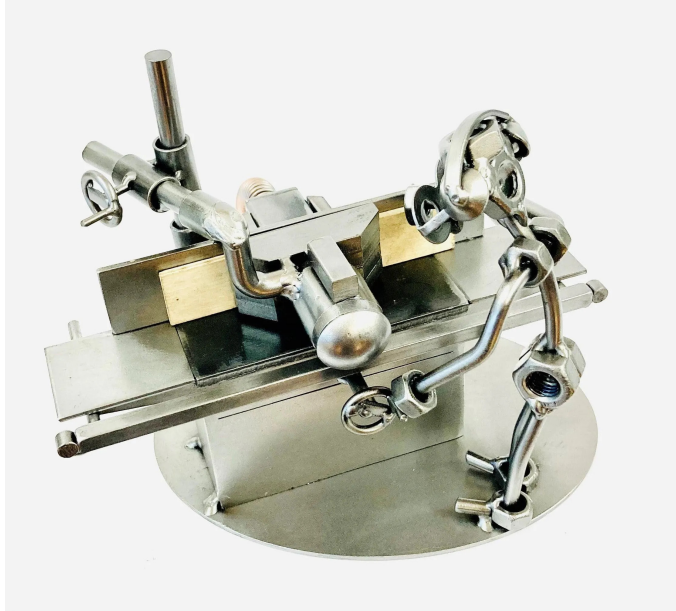

Item no.: 374201

647 - Figure - Wood router

from **62,07 EUR**

Item no.: 374201
shipping weight: 0.80 kg
Manufacturer: Hinz & Kunst

Product Description

Hinz und Kunst - Figurine "Holzfräser" The original screw figures and metal figurines are lovingly handcrafted and make an ideal gift for all professions. This professional screw figure is a special gift for carpenters and joiners. The glasses that each screw figure wears are a common thread running through the entire repertoire of screw figures as a special trademark of the artist Günter Scholz. A great gift idea, whether for a birthday, as a token of love, for a name day, as a Christmas present, as a thank you or simply as a gift for guests.

Detail- Material: Metal- Motif: Wood milling cutter

Specifications

Scan this QR code to
view the product
All details, up-to-date
prices and availability