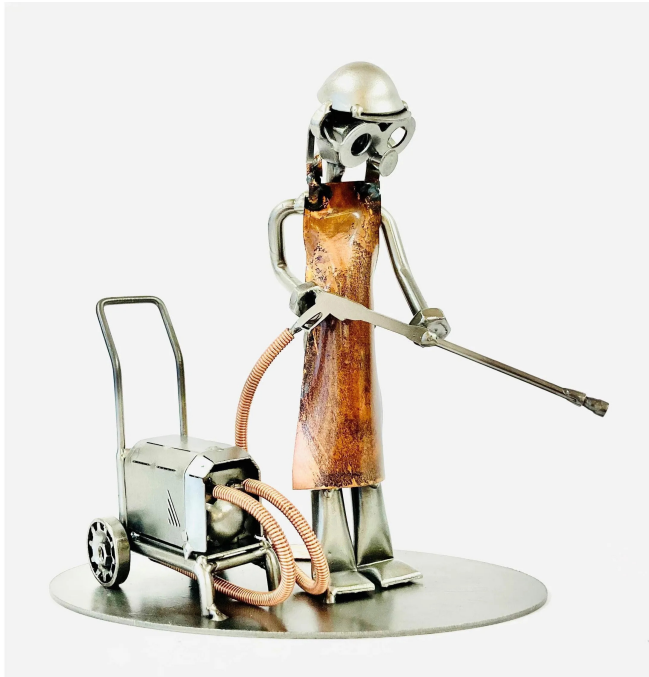

Item no.: 374202

## 648 - Figure - High pressure cleaner

from **47,08 EUR**

Item no.: 374202  
shipping weight: 0.80 kg  
Manufacturer: Hinz & Kunst

### Product Description

Hinz und Kunst - Figurine "High-pressure cleaner" The original screw figures and metal figurines are lovingly handcrafted and make an ideal gift for all professional groups. This professional screw figure is a special gift for cleaning companies and cleaning services. The glasses that each screw figure wears are a common thread running through the entire repertoire of screw figures as a special trademark of the artist Günter Scholz. A great gift idea, whether for a birthday, as a token of love, for a name day, as a Christmas present, as a thank you or simply as a gift for guests.

Detail- Material: Metal- Motif: High-pressure cleaner