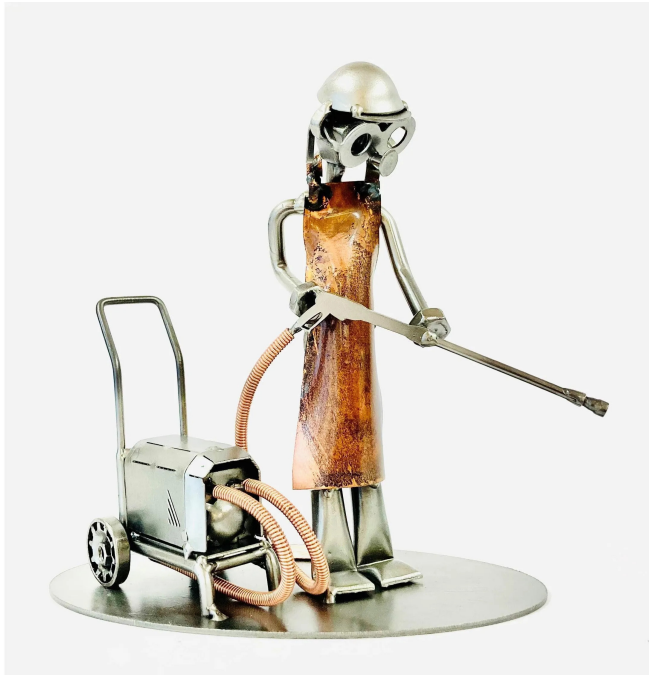

Item no.: 374202

648 - Figure - High pressure cleaner

from **44,92 EUR**

Item no.: 374202
shipping weight: 0.80 kg
Manufacturer: Hinz & Kunst

Product Description

Hinz und Kunst - Figurine "High-pressure cleaner" The original screw figures and metal figurines are lovingly handcrafted and make an ideal gift for all professional groups. This professional screw figure is a special gift for cleaning companies and cleaning services. The glasses that each screw figure wears are a common thread running through the entire repertoire of screw figures as a special trademark of the artist Günter Scholz. A great gift idea, whether for a birthday, as a token of love, for a name day, as a Christmas present, as a thank you or simply as a gift for guests.

Detail- Material: Metal- Motif: High-pressure cleaner

Specifications

Scan this QR code to
view the product
All details, up-to-date
prices and availability