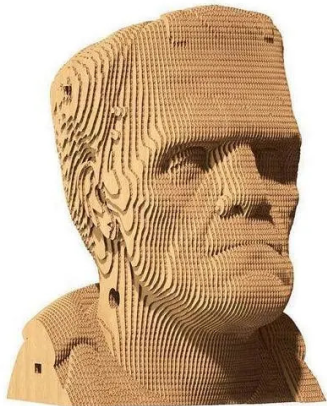

Item no.: 383841

CARTFRANK - Frankenstein's monster

from **25,59 EUR**

Item no.: 383841
shipping weight: 1.00 kg
Manufacturer: Cartonic

Product Description

WHAT IS CARTONIC?Cartonic 3D puzzles are the easy and environmentally friendly way to create a real work of art from cardboard. It's a kit of pre-cut cardboard discs, as simple as 1-2-3. During the making process, you literally witness it being created layer by layer. When you're done, you can make your artwork even more unique by painting it or placing it in your home as is. But we should warn you that you might need another one as soon as you've finished assembling it, because the process is kind of addictive.WHAT'S SO CUTE?After being assembled and brought to life by scientist Victor Frankenstein, this creature attempts to rejoin society. Invented by Mary Shelley in 1818, the story of a man-made creature has seen dozens of versions in books and on the silver screen. The character has even been played by Robert De Niro. The more modern science advances, the more we believe the story could be true. Now it's your turn to gather the pieces and find out if he's a monster. Are you ready to take a look inside his mysterious head?Quantity:- 115 piecesComposite puzzle size:- 18x12.5x14.7 cm and 7.02x4.88x5.73 inHow much time do you need?- 30 to 60 minutes, depending on the number of pieces and whether you want to do it as quickly as possible to enjoy the process.