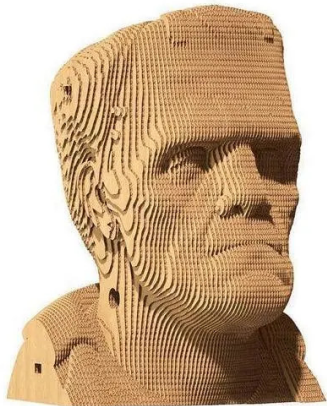

Item no.: 383841

CARTFRANK - Frankenstein's monster

from **24,28 EUR**

Item no.: 383841
shipping weight: 1.00 kg
Manufacturer: Cartonic

Product Description

WHAT IS CARTONIC?Cartonic 3D puzzles are the easy and environmentally friendly way to create a real work of art from cardboard. It's a kit of pre-cut cardboard discs, as simple as 1-2-3. During the making process, you literally witness it being created layer by layer. When you're done, you can make your artwork even more unique by painting it or placing it in your home as is. But we should warn you that you might need another one as soon as you've finished assembling it, because the process is kind of addictive.WHAT'S SO CUTE?After being assembled and brought to life by scientist Victor Frankenstein, this creature attempts to rejoin society. Invented by Mary Shelley in 1818, the story of a man-made creature has seen dozens of versions in books and on the silver screen. The character has even been played by Robert De Niro. The more modern science advances, the more we believe the story could be true. Now it's your turn to gather the pieces and find out if he's a monster. Are you ready to take a look inside his mysterious head?Quantity:- 115 piecesComposite puzzle size:- 18x12.5x14.7 cm and 7.02x4.88x5.73 inHow much time do you need?- 30 to 60 minutes, depending on the number of pieces and whether you want to do it as quickly as possible to enjoy the process.

Specifications

Scan this QR code to
view the product
All details, up-to-date
prices and availability