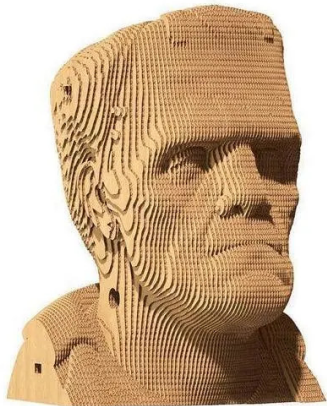

Item no.: 383841

### Product Description

WHAT IS CARTONIC?Cartonic 3D puzzles are the easy and environmentally friendly way to create a real work of art from cardboard. It's a kit of pre-cut cardboard discs, as simple as 1-2-3. During the making process, you literally witness it being created layer by layer. When you're done, you can make your artwork even more unique by painting it or placing it in your home as is. But we should warn you that you might need another one as soon as you've finished assembling it, because the process is kind of addictive.WHAT'S SO CUTE?After being assembled and brought to life by scientist Victor Frankenstein, this creature attempts to rejoin society. Invented by Mary Shelley in 1818, the story of a man-made creature has seen dozens of versions in books and on the silver screen. The character has even been played by Robert De Niro. The more modern science advances, the more we believe the story could be true. Now it's your turn to gather the pieces and find out if he's a monster. Are you ready to take a look inside his mysterious head?Quantity:- 115 piecesComposite puzzle size:- 18x12.5x14.7 cm and 7.02x4.88x5.73 inHow much time do you need?- 30 to 60 minutes, depending on the number of pieces and whether you want to do it as quickly as possible to enjoy the process.