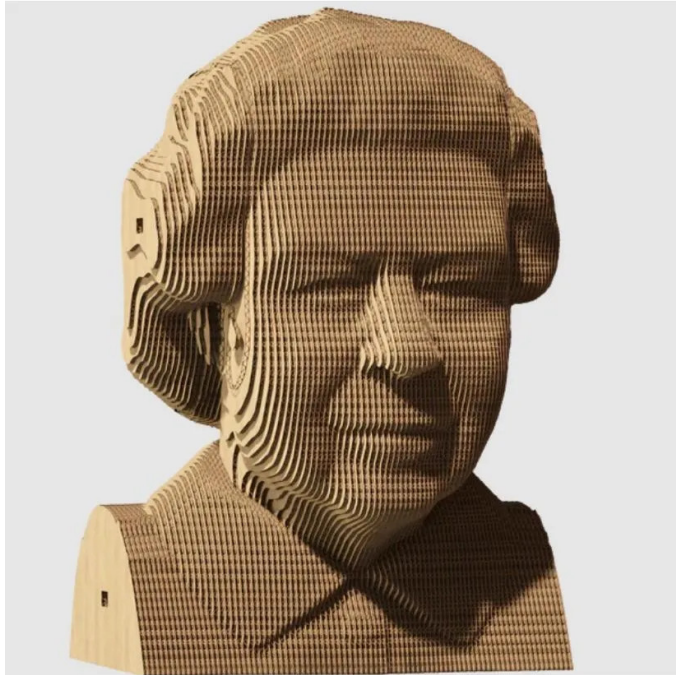

Item no.: 383860

CARTMQUN - Queen Elizabeth II - 3D jigsaw puzzle

from **24,28 EUR**

Item no.: 383860
shipping weight: 1.00 kg
Manufacturer: Cartonic

Product Description

WHAT IS CARTONIC?Cartonic 3D puzzles are the easy and environmentally friendly way to create a real work of art from cardboard. It's a kit of pre-cut cardboard discs, as simple as 1-2-3. During the making process, you literally witness it being created layer by layer. When you're done, you can make your artwork even more unique by painting it or placing it in your home as is. But we should warn you that you might need another one as soon as you've finished assembling it, because the process is addictive.WHAT IS SO CUTE?Her Majesty the Queen of the United Kingdom Elizabeth II was not expected to become Queen, as she is third in line to the British throne. Yet she has reigned for 70 years. She is the longest living and longest reigning British monarch and perhaps the most famous corgi fan. She was the only Queen to have served in the armed forces. Her head must not only have worn the crown, but also have a thousand stories to tell.Quantity:- 132 piecesComposite puzzle size:- 18x14.8x12 cm and 7.02x5.77x4.68 in