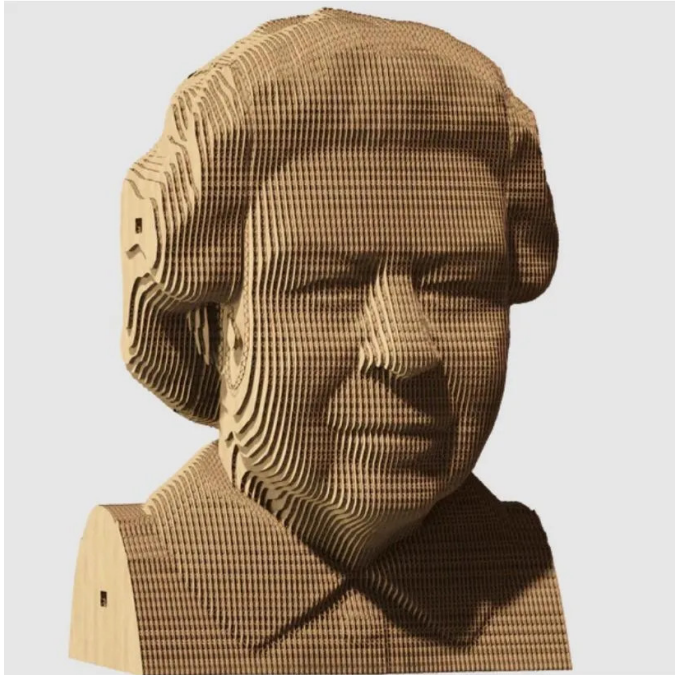

Item no.: 383860

CARTMQUN - Queen Elizabeth II - 3D jigsaw puzzle

from **25,59 EUR**

Item no.: 383860
shipping weight: 1.00 kg
Manufacturer: Cartonic

Product Description

WHAT IS CARTONIC?Cartonic 3D puzzles are the easy and environmentally friendly way to create a real work of art from cardboard. It's a kit of pre-cut cardboard discs, as simple as 1-2-3. During the making process, you literally witness it being created layer by layer. When you're done, you can make your artwork even more unique by painting it or placing it in your home as is. But we should warn you that you might need another one as soon as you've finished assembling it, because the process is addictive.WHAT IS SO CUTE?Her Majesty the Queen of the United Kingdom Elizabeth II was not expected to become Queen, as she is third in line to the British throne. Yet she has reigned for 70 years. She is the longest living and longest reigning British monarch and perhaps the most famous corgi fan. She was the only Queen to have served in the armed forces. Her head must not only have worn the crown, but also have a thousand stories to tell.Quantity:- 132 piecesComposite puzzle size:- 18x14.8x12 cm and 7.02x5.77x4.68 in