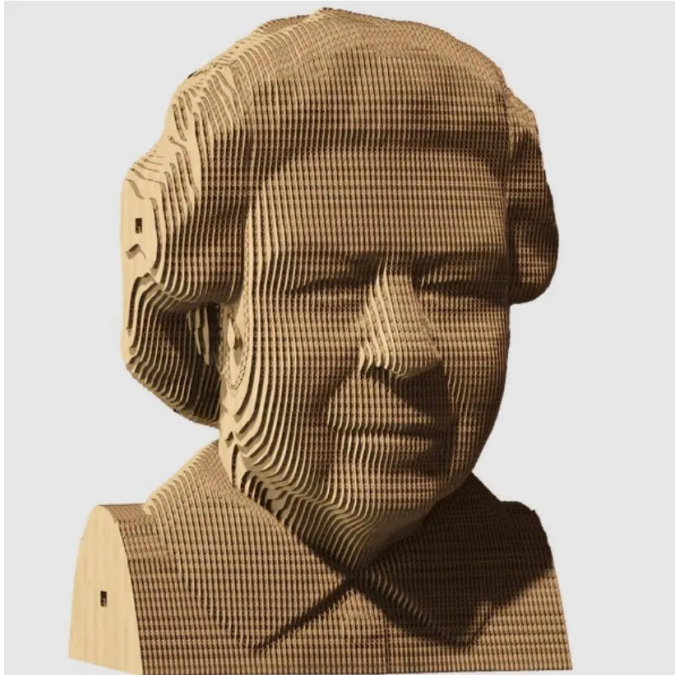

Item no.: 383860

CARTMQUN - Queen Elizabeth II - 3D jigsaw puzzle

from **24,28 EUR**

Item no.: 383860
shipping weight: 1.00 kg
Manufacturer: Cartonic

Product Description

WHAT IS CARTONIC?Cartonic 3D puzzles are the easy and environmentally friendly way to create a real work of art from cardboard. It's a kit of pre-cut cardboard discs, as simple as 1-2-3. During the making process, you literally witness it being created layer by layer. When you're done, you can make your artwork even more unique by painting it or placing it in your home as is. But we should warn you that you might need another one as soon as you've finished assembling it, because the process is addictive.WHAT IS SO CUTE?Her Majesty the Queen of the United Kingdom Elizabeth II was not expected to become Queen, as she is third in line to the British throne. Yet she has reigned for 70 years. She is the longest living and longest reigning British monarch and perhaps the most famous corgi fan. She was the only Queen to have served in the armed forces. Her head must not only have worn the crown, but also have a thousand stories to tell.Quantity:- 132 piecesComposite puzzle size:- 18x14.8x12 cm and 7.02x5.77x4.68 in