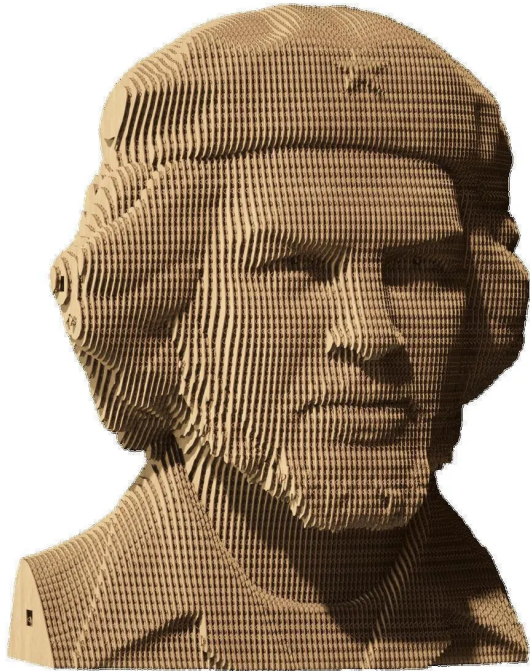

Item no.: 383903

CARTMCHE - Che Guevara

from **24,28 EUR**

Item no.: 383903
shipping weight: 1.00 kg
Manufacturer: Cartonic

Product Description

WHAT IS CARTONIC?Cartonic 3D puzzles are the easy and eco way to create a genuine piece of cardboard art. It's a pre-cut kit of cardboard slices, as simple as 1-2-3. During creation, you will literally witness its formation layer by layer. Once you're done, you can make your artwork even more unique by painting it or enjoying it as is in your home decor. But we should warn that you might need a new one right after the assembly because the process is kind of addictive.WHAT'S SO CULT?This guerrilla leader and revolutionary wore the most famous beret in the world. Che believed in socialism and was a major figure in the Cuban Revolution in 1959. Historians still discuss if he was more a romantic hero or the "Butcher of La Cabaña". One way or another he did "accomplish much but lost everything". Try to solve the puzzles in his head.Details quantity: 158 pcsAssembled puzzle size: 18x14,6x13,2 cm and 7,02x5,69x5,15 inHow much time it takes?From 30 to 60 minutes depending on the number of details and your willing to do it ASAP or to enjoy the process.