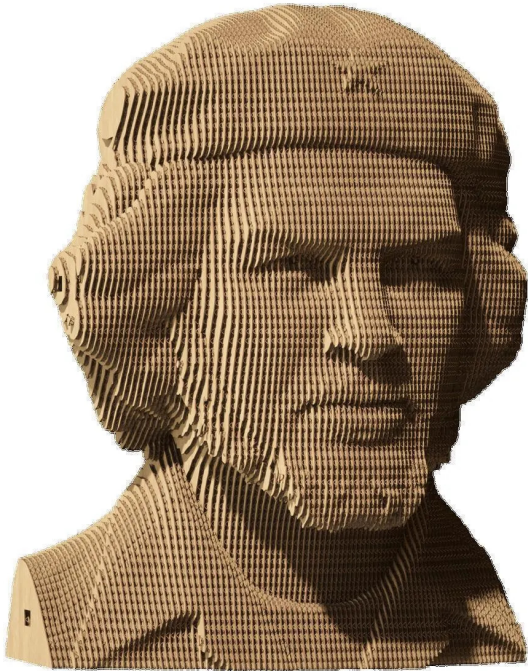

Item no.: 383903

CARTMCHE - Che Guevara

from **25,59 EUR**

Item no.: 383903
shipping weight: 1.00 kg
Manufacturer: Cartonic

Product Description

WHAT IS CARTONIC?Cartonic 3D puzzles are the easy and eco way to create a genuine piece of cardboard art. It's a pre-cut kit of cardboard slices, as simple as 1-2-3. During creation, you will literally witness its formation layer by layer. Once you're done, you can make your artwork even more unique by painting it or enjoying it as is in your home decor. But we should warn that you might need a new one right after the assembly because the process is kind of addictive.WHAT'S SO CULT?This guerrilla leader and revolutionary wore the most famous beret in the world. Che believed in socialism and was a major figure in the Cuban Revolution in 1959. Historians still discuss if he was more a romantic hero or the "Butcher of La Cabaña". One way or another he did "accomplish much but lost everything". Try to solve the puzzles in his head.Details quantity: 158 pcsAssembled puzzle size: 18x14,6x13,2 cm and 7,02x5,69x5,15 inHow much time it takes?From 30 to 60 minutes depending on the number of details and your willing to do it ASAP or to enjoy the process.