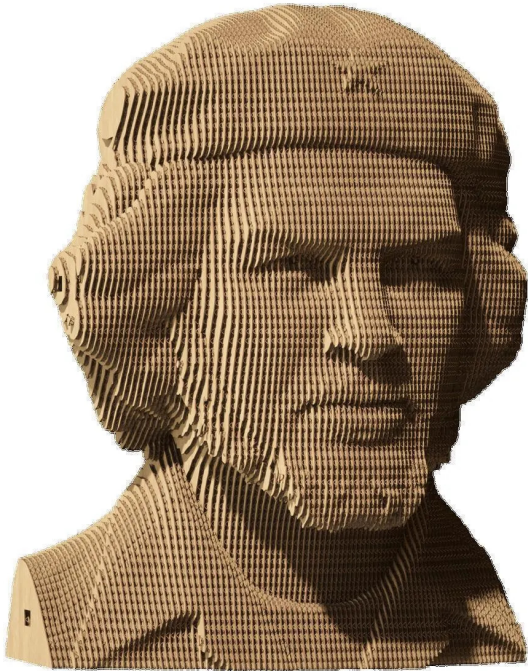

Item no.: 383903

CARTMCHE - Che Guevara

from **24,28 EUR**

Item no.: 383903
shipping weight: 1.00 kg
Manufacturer: Cartonic

Product Description

WHAT IS CARTONIC?Cartonic 3D puzzles are the easy and eco way to create a genuine piece of cardboard art. It's a pre-cut kit of cardboard slices, as simple as 1-2-3. During creation, you will literally witness its formation layer by layer. Once you're done, you can make your artwork even more unique by painting it or enjoying it as is in your home decor. But we should warn that you might need a new one right after the assembly because the process is kind of addictive.**WHAT'S SO CULT?**This guerrilla leader and revolutionary wore the most famous beret in the world. Che believed in socialism and was a major figure in the Cuban Revolution in 1959. Historians still discuss if he was more a romantic hero or the "Butcher of La Cabaña". One way or another he did "accomplish much but lost everything". Try to solve the puzzles in his head.Details quantity: 158 pcsAssembled puzzle size: 18x14,6x13,2 cm and 7,02x5,69x5,15 inHow much time it takes?From 30 to 60 minutes depending on the number of details and your willing to do it ASAP or to enjoy the process.