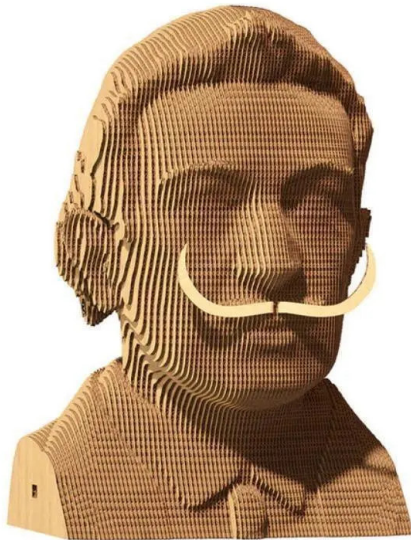

Item no.: 383910

CARTMSDL - Salvador Dali

from **25,12 EUR**

Item no.: 383910
shipping weight: 1.00 kg
Manufacturer: Cartonic

Product Description

Cartonic 3D puzzles are the easy and eco way to create a genuine piece of cardboard art. It's a pre-cut kit of cardboard slices, as simple as 1-2-3. During creation, you will literally witness its formation layer by layer. Once you're done, you can make your artwork even more unique by painting it or enjoying it as is in your home decor. But we should warn that you might need a new one right after the assembly because the process is kind of addictive. WHAT'S SO CULT? The Spanish king of surrealism of the 20th century. He was the one to create Chupa Chup's famous logo, the lobster telephone, and the melting down clock. As Dali said, he was creating arts that may cause an "overdose with satisfaction". His mustache alone became almost as famous as the owner. Will you dare to look inside the maestro's head? - Details quantity: 140 pcs - Assembled puzzle size: 18x14,5x12,1 cm and 7,02x5,66x4,72 in - How much time it takes? From 30 to 60 minutes depending on the number of details and your willing to do it ASAP or to enjoy the process.