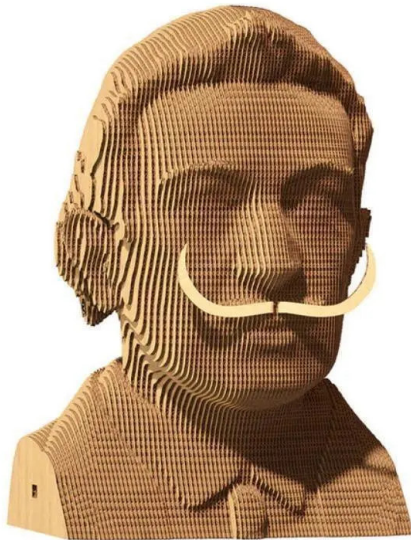

Item no.: 383910

CARTMSDL - Salvador Dali

from **25,59 EUR**

Item no.: 383910
shipping weight: 1.00 kg
Manufacturer: Cartonic

Product Description

Cartonic 3D puzzles are the easy and eco way to create a genuine piece of cardboard art. It's a pre-cut kit of cardboard slices, as simple as 1-2-3. During creation, you will literally witness its formation layer by layer. Once you're done, you can make your artwork even more unique by painting it or enjoying it as is in your home decor. But we should warn that you might need a new one right after the assembly because the process is kind of addictive. WHAT'S SO CULT? The Spanish king of surrealism of the 20th century. He was the one to create Chupa Chup's famous logo, the lobster telephone, and the melting down clock. As Dali said, he was creating arts that may cause an "overdose with satisfaction". His mustache alone became almost as famous as the owner. Will you dare to look inside the maestro's head? - Details quantity: 140 pcs - Assembled puzzle size: 18x14,5x12,1 cm and 7,02x5,66x4,72 in - How much time it takes? From 30 to 60 minutes depending on the number of details and your willing to do it ASAP or to enjoy the process.