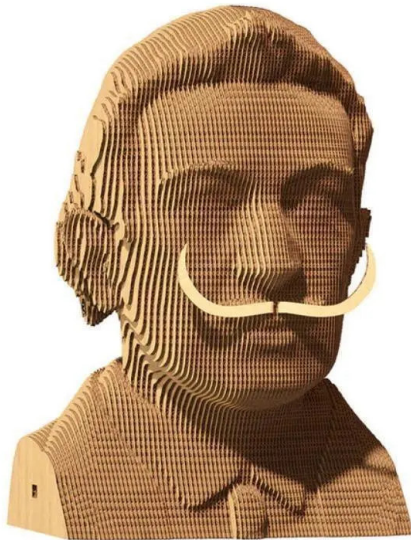

Item no.: 383910

CARTMSDL - Salvador Dali

from **24,28 EUR**

Item no.: 383910
shipping weight: 1.00 kg
Manufacturer: Cartonic

Product Description

Cartonic 3D puzzles are the easy and eco way to create a genuine piece of cardboard art. It's a pre-cut kit of cardboard slices, as simple as 1-2-3. During creation, you will literally witness its formation layer by layer. Once you're done, you can make your artwork even more unique by painting it or enjoying it as is in your home decor. But we should warn that you might need a new one right after the assembly because the process is kind of addictive. WHAT'S SO CULT? The Spanish king of surrealism of the 20th century. He was the one to create Chupa Chup's famous logo, the lobster telephone, and the melting down clock. As Dali said, he was creating arts that may cause an "overdose with satisfaction". His mustache alone became almost as famous as the owner. Will you dare to look inside the maestro's head? - Details quantity: 140 pcs - Assembled puzzle size: 18x14,5x12,1 cm and 7,02x5,66x4,72 in - How much time it takes? From 30 to 60 minutes depending on the number of details and your willing to do it ASAP or to enjoy the process.