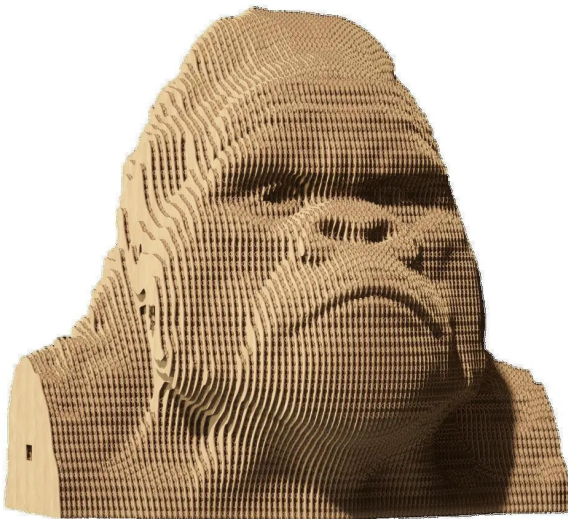

Item no.: 383909

CARTMGRL - Gorilla

from **24,28 EUR**

Item no.: 383909
shipping weight: 1.00 kg
Manufacturer: Cartonic

Product Description

WHAT IS CARTONIC?Cartonic 3D puzzles are the easy and eco way to create a genuine piece of cardboard art. It's a pre-cut kit of cardboard slices, as simple as 1-2-3. During creation, you will literally witness its formation layer by layer. Once you're done, you can make your artwork even more unique by painting it or enjoying it as is in your home decor. But we should warn that you might need a new one right after the assembly because the process is kind of addictive.WHAT'S SO CULT?This is indeed the largest living primate. And yes, 95% of their DNA is similar to humans (yours included). These "Hulks" of the wild nature developed a complex sound communication system and even got to walk upright sometimes. You'd better not stare them in the eye, as it may be considered as a provocation for a duel. But inspecting the head is ok if you dare.Details quantity: 116 pcsAssembled puzzle size: 14x15x14,6 cm and 5,46x5,85x5,69 inHow much time it takes?From 30 to 60 minutes depending on the number of details and your willing to do it ASAP of to enjoy the process.