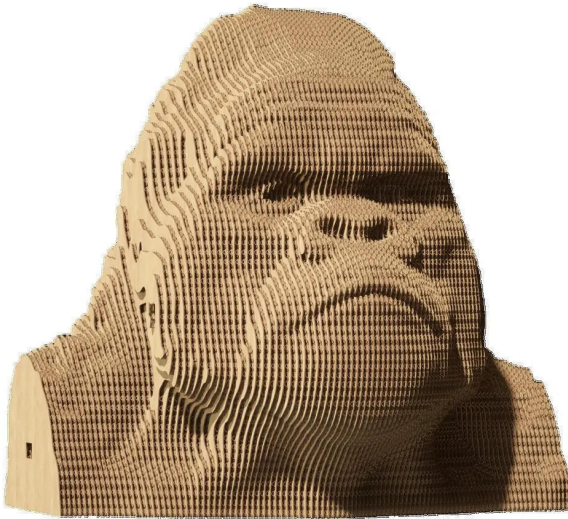

Item no.: 383909

CARTMGRL - Gorilla

from **24,28 EUR**

Item no.: 383909
shipping weight: 1.00 kg
Manufacturer: Cartonic

Product Description

WHAT IS CARTONIC?Cartonic 3D puzzles are the easy and eco way to create a genuine piece of cardboard art. It's a pre-cut kit of cardboard slices, as simple as 1-2-3. During creation, you will literally witness its formation layer by layer. Once you're done, you can make your artwork even more unique by painting it or enjoying it as is in your home decor. But we should warn that you might need a new one right after the assembly because the process is kind of addictive.WHAT'S SO CULT?This is indeed the largest living primate. And yes, 95% of their DNA is similar to humans (yours included). These "Hulks" of the wild nature developed a complex sound communication system and even got to walk upright sometimes. You'd better not stare them in the eye, as it may be considered as a provocation for a duel. But inspecting the head is ok if you dare.Details quantity: 116 pcsAssembled puzzle size: 14x15x14,6 cm and 5,46x5,85x5,69 inHow much time it takes?From 30 to 60 minutes depending on the number of details and your willing to do it ASAP of to enjoy the process.