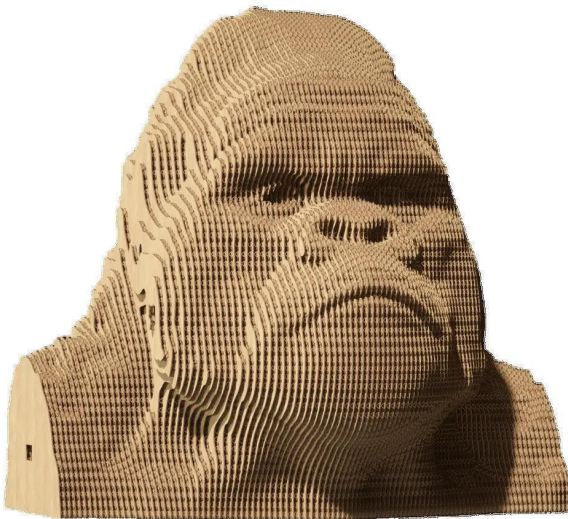

Item no.: 383909

## CARTMGRL - Gorilla

from **25,59 EUR**

Item no.: 383909  
shipping weight: 1.00 kg  
Manufacturer: Cartonic

### Product Description

WHAT IS CARTONIC?Cartonic 3D puzzles are the easy and eco way to create a genuine piece of cardboard art. It's a pre-cut kit of cardboard slices, as simple as 1-2-3. During creation, you will literally witness its formation layer by layer. Once you're done, you can make your artwork even more unique by painting it or enjoying it as is in your home decor. But we should warn that you might need a new one right after the assembly because the process is kind of addictive.WHAT'S SO CULT?This is indeed the largest living primate. And yes, 95% of their DNA is similar to humans (yours included). These "Hulks" of the wild nature developed a complex sound communication system and even got to walk upright sometimes. You'd better not stare them in the eye, as it may be considered as a provocation for a duel. But inspecting the head is ok if you dare.Details quantity: 116 pcsAssembled puzzle size: 14x15x14,6 cm and 5,46x5,85x5,69 inHow much time it takes?From 30 to 60 minutes depending on the number of details and your willing to do it ASAP of to enjoy the process.