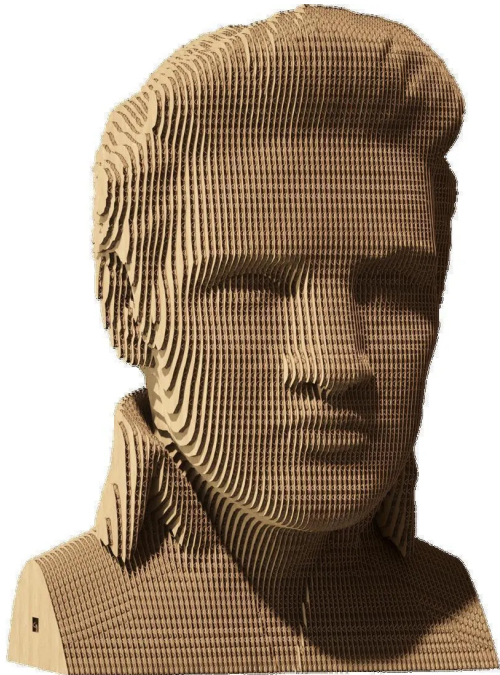

Item no.: 383906

CARTMELV - Elvis Presley

from **25,45 EUR**

Item no.: 383906
shipping weight: 0.90 kg
Manufacturer: Cartonic

Product Description

WHAT IS CARTONIC?Cartonic 3D puzzles are the easy and eco way to create a genuine piece of cardboard art. It's a pre-cut kit of cardboard slices, as simple as 1-2-3. During creation, you will literally witness its formation layer by layer. Once you're done, you can make your artwork even more unique by painting it or enjoying it as is in your home decor. But we should warn that you might need a new one right after the assembly because the process is kind of addictive.WHAT'S SO CULT?The King of rock'n'roll and the American style itself in the '50s. He broke down the ethnic stereotypes of rock and roll, while his records were selling millions of copies. The world still can't believe he's dead, but the fact is — he keeps on gaining money even being gone: in 2000 his songs made \$35 mln. Love him tender, and discover what's inside his head.Details quantity: 133 pcsAssembled puzzle size: 18x13,4x12,1 cm and 7,02x5,23x4,72 inHow much time it takes?From 30 to 60 minutes depending on the number of details and your willing to do it ASAP of to enjoy the process.