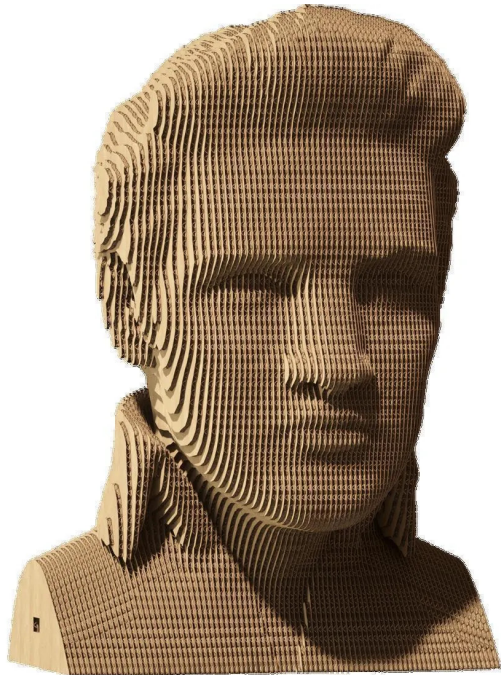

Item no.: 383906

CARTMELV - Elvis Presley

from **24,28 EUR**

Item no.: 383906
shipping weight: 0.90 kg
Manufacturer: Cartonic

Product Description

WHAT IS CARTONIC?Cartonic 3D puzzles are the easy and eco way to create a genuine piece of cardboard art. It's a pre-cut kit of cardboard slices, as simple as 1-2-3. During creation, you will literally witness its formation layer by layer. Once you're done, you can make your artwork even more unique by painting it or enjoying it as is in your home decor. But we should warn that you might need a new one right after the assembly because the process is kind of addictive.WHAT'S SO CULT?The King of rock'n'roll and the American style itself in the '50s. He broke down the ethnic stereotypes of rock and roll, while his records were selling millions of copies. The world still can't believe he's dead, but the fact is — he keeps on gaining money even being gone: in 2000 his songs made \$35 mln. Love him tender, and discover what's inside his head.Details quantity: 133 pcsAssembled puzzle size: 18x13,4x12,1 cm and 7,02x5,23x4,72 inHow much time it takes?From 30 to 60 minutes depending on the number of details and your willing to do it ASAP of to enjoy the process.